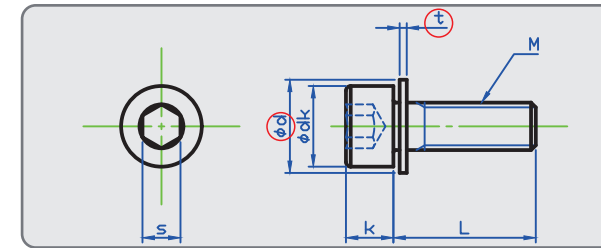

Hex Socket Cap w/Flat Washer(JIS Small)

STEEL 3Cr

STAINLESS A2

	M3	M4	M5	M6
dk	5.5	7	8.5	10
k	3	4	5	6
s	2.5	3	4	5
d	6	8	10	11.5
t	0.5	0.5	0.8	0.8

Size	Part #		Pkg Qty	
	Steel 3Cr	Stainless A2		
M3	6	3SF0360306	3SF0360306A2	100
	8	3SF0360308	3SF0360308A2	100
	10	3SF0360310	3SF0360310A2	100
	12	-	3SF0360312A2	100
	14	3SF0360314	3SF0360314A2	100
	15	-	3SF0360315A2	100
	16	-	3SF0360316A2	100
	20	-	3SF0360320A2	100
M4	6	3SF0360406	3SF0360406A2	100
	8	3SF0360408	3SF0360408A2	100
	10	-	3SF0360410A2	100
	12	3SF0360412	3SF0360412A2	100
	14	-	3SF0360414A2	100
	15	-	3SF0360415A2	100
M5	16	-	3SF0360416A2	100
	18	3SF0360418	-	100
	20	-	3SF0360420A2	100
	10	-	3SF0360510A2	100
	12	-	3SF0360512A2	100
	14	-	3SF0360514A2	100
M6	15	-	3SF0360515A2	100
	20	-	3SF0360520A2	100
	10	-	3SF0360610A2	100
	12	-	3SF0360612A2	100
M6	20	3SF0360620	3SF0360620A2	100
	25	-	3SF0360625A2	100

We are selling from 1 single piece.
Steel Black 3Cr also available.