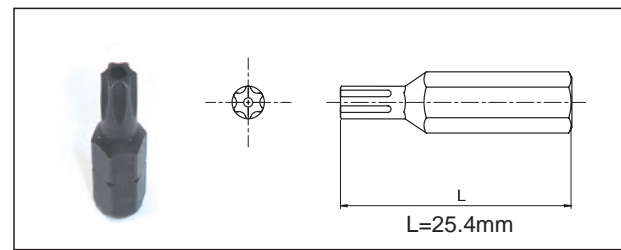

6-Lobe BIT for TRF®

Size	Part#	Pkg Qty	Remark	HEX SHANK SIZE
T6	TX06B	1	M2	6.35
T8	TX08B	1	M2.6	6.35
T10	TX10B	1	M3	6.35
T20	TX20B	1	M4	6.35
T25	TX25B	1	M5	6.35
T30	TX30B	1	M6	6.35