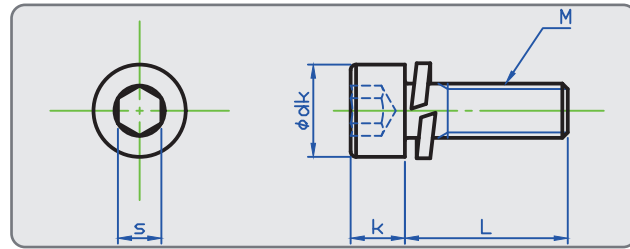

We are selling from 1 single piece.
Steel Black 3Cr also available.

Hex Socket Cap w/Spring Washer

STEEL 3Cr

STAINLESS A2

	M2	M2.5	M2.6	M3	M4	M5	M6	M8	M10	M12
dk	3.8	4.5	4.5	5.5	7	8.5	10	13	16	18
k	2	2.5	2.6	3	4	5	6	8	10	12
s	1.5	2	2	2.5	3	4	5	6	8	10