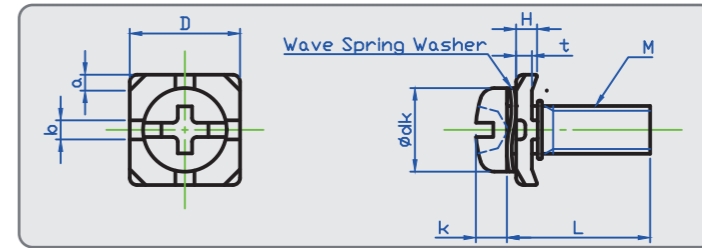

STEEL 3Cr STEEL Nickel