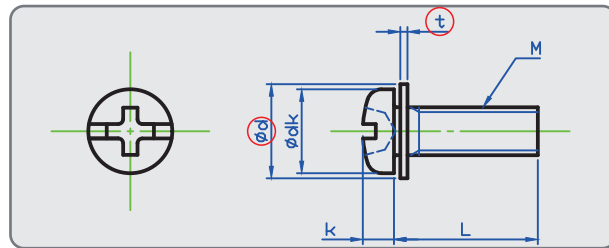

(+/-) Pan Head w/Flat Washer(JIS)

STEEL 3Cr

	M3	M4	M5
dk	5.5	7	9
k	2	2.6	3.3
d	8	10	12
t	0.5	0.8	0.8
Drive Size	2	2	2

Size	Part #		Pkg Qty
	d	L	
M3	8	3SF8640308	100
	10	3SF8640310	
M4	8	3SF8640408	100
	20	3SF8640420	
M5	10	3SF8640510	100

We are selling from 1 single piece.