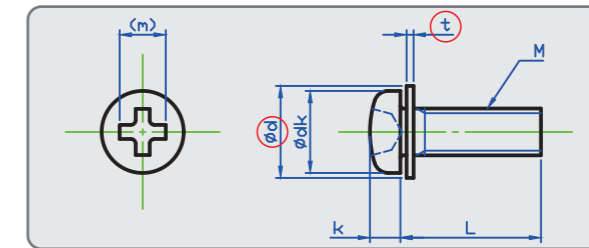

M2	M2.3	M2.5	M2.6	M3	M4	M5	M6
dk	3.5	4	4.5	4.5	5.5	7	9	10.5
k	1.3	1.5	1.7	1.7	2	2.6	3.3	3.9
d	5	6.5	6.5	6.5	7	9	10	12.5
t	0.3	0.5	0.5	0.5	0.5	0.8	1	1.6
Drive Size	1	1	1	1	2	2	2	3

STEEL 3Cr

STAINLESS A2

	M2	M2.3	M2.5	M4	M6
dk	3.5	4	4.5	4	10.5
k	1.3	1.5	1.7	2.6	3.9
d	4.3	4.6	5	8	11.5
t	0.3	0.5	0.5	0.8	1.6
Drive Size	1	1	1	2	3

Size	d	L	Part #		Pkg Qty
			Steel 3Cr	Stainless A2	
M2	4		3SF8490204	-	100
	5		-	3SF8490205A2	100
	6		3SF8490206	-	100
	12		3SF8490212	-	100
M2.5	5		3SF8492505	3SF8492505A2	100
	6		3SF8492506	3SF8492506A2	100
	8		3SF8492508	3SF8492508A2	100
	10		3SF8492510	3SF8492510A2	100
	12		3SF8492512	3SF8492512A2	100
	14		3SF8492514	3SF8492514A2	100
	15		-	3SF8492515A2	100
	16		-	3SF8492516A2	100
M2.6	4		3SF8492604	-	100
	5		3SF8492605	3SF8492605A2	100
	6		3SF8492606	3SF8492606A2	100
	8		3SF8492608	3SF8492608A2	100
	10		-	3SF8492610A2	100
	12		-	3SF8492612A2	100
	15		-	3SF8492615A2	100
	16		-	3SF8492616A2	100
M3	4		3SF8490304	-	100
	5		3SF8490305	-	100
	6		3SF8490306	3SF8490306A2	100
	8		3SF8490308	3SF8490308A2	100
	10		3SF8490310	3SF8490310A2	100
	12		3SF8490312	3SF8490312A2	100
	15		-	3SF8490315A2	100
	16		3SF8490316	3SF8490316A2	100
M4	6		3SF8490506	-	100
	8		3SF8490508	3SF8490508A2	100
	10		3SF8490510	3SF8490510A2	100
M5	12		3SF8490512	3SF8490512A2	100
	14		3SF8490514	3SF8490514A2	100
	16		3SF8490516	3SF8490516A2	100
	20		3SF8490520	-	100
	25		3SF8490525	-	100
M6	30		3SF8490530	-	100
	16		3SF8490616	-	100

Size	d	L	Part #		Pkg Qty
			Steel 3Cr	Stainless A2	
M4	6		3SF8490406	3SF8490406A2	100
	8		3SF8490408	3SF8490408A2	100
	10		3SF8490410	3SF8490410A2	100
	12		3SF8490412	3SF8490412A2	100
	14		3SF8490414	-	100
	16		3SF8490416	3SF8490416A2	100
	18		-	3SF8490418A2	100
	20		3SF8490420	-	100
M5	25		3SF8490425	-	100
	30		-	3SF8490430A2	100
	6		3SF8490506	-	100
	8		3SF8490508	3SF8490508A2	100
	10		3SF8490510	3SF8490510A2	100
	12		3SF8490512	3SF8490512A2	100
	14		3SF8490514	3SF8490514A2	100
M6	16		3SF8490516	3SF8490516A2	100
	20		3SF8490520	-	100
	25		3SF8490525	-	100
M6	30		3SF8490530	-	100
	16		3SF8490616	-	100

We are selling from 1 single piece.
Steel Black 3Cr also available.

Size	d	L	Part #		Pkg Qty
			Steel 3Cr	Stainless A2	
M2	5		3SF8600205	-	100
	12		3SF8600212	-	100
M2.5	4		-	3SF8602504A2	100
	5		3SF8602505	3SF8602505A2	100
	6		3SF8602506	3SF8602506A2	100
	8		3SF8602508	3SF8602508A2	100
	10		3SF8602510	3SF8602510A2	100
	12		3SF8602512	3SF8602512A2	100
	14		3SF8602514	3SF8602514A2	100
	15		-	3SF8602515A2	100
	16		-	3SF8602516A2	100
	18		-	3SF8602518A2	100
M4	20		3SF8602520	3SF8602520A2	100
	25		3SF8602525	-	100
	35		3SF8602535	-	100
	5		3SF8600405	-	100
	6		3SF8600406	-	100
	8		3SF8600408	3SF8600408A2	100
	10		3SF8600410	3SF8600410A2	100
	12		3SF8600412	3SF8600412A2	100
M6	14		3SF8600414	-	100
	16		3SF8600416	-	100
	20		3SF8600420	-	100
	25		3SF8600425	-	100
	30		3SF8600430	-	100
	35		3SF8600435	-	100
	10		3SF8600610	-	100
M6	12		3SF8600612	-	100
	14		3SF8600614	-	100
	16		3SF8600616	-	100
	20		3SF8600620	-	100
	25		3SF8600625	-	100
	30		3SF8600630	-	100
	35		3SF8600635	-	100
	40		3SF8600640	-	100

We are selling from 1 single piece.
Steel Black 3Cr also available.