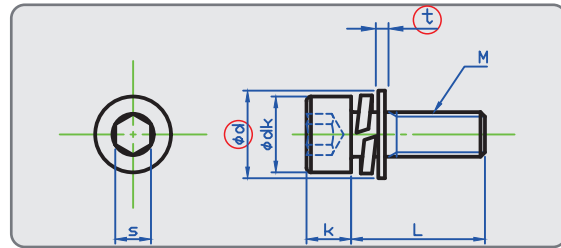

We are selling from 1 single piece.
Steel Black 3Cr also available.

Hex Socket Cap w/Spring & Flat Washer(ISO)

STEEL 3Cr

STAINLESS A2

	M2	M2.5	M2.6	M3	M4	M5	M6	M8	M10	M12
dk	3.8	4.5	4.5	5.5	7	8.5	10	13	16	18
k	2	2.5	2.6	3	4	5	6	8	10	12
s	1.5	2	2	2.5	3	4	5	6	8	10
d	5	6.5	6.5	7	9	10	12.5	17	21	24
t	0.3	0.5	0.5	0.5	0.8	1	1.6	1.6	2	2.5