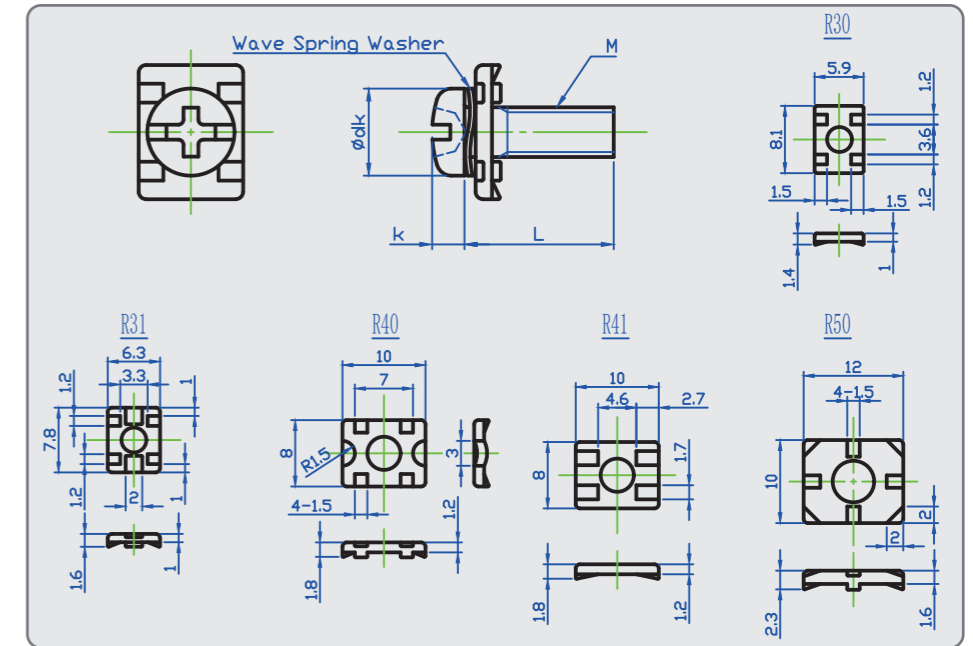

M3	M4
dk	5.5	7
k	2	2.6
Drive Size	2	2

d	Size		Part #		Pkg Qty
	L	Washer	Steel 3Cr	Steel Nickel	
M3	8	6.4x6.4x1.0(SX30)	3SF8860308SX30	3SF8860308SX30Ni	100
	8	8.0x8.0x1.2(SX40)	-	3SF8860408SX40Ni	100
M4	10	8.0x8.0x1.2(SX40)	3SF8860410SX40	3SF8860410SX40Ni	100

We are selling from 1 single piece.

STEEL 3Cr

STEEL Nickel