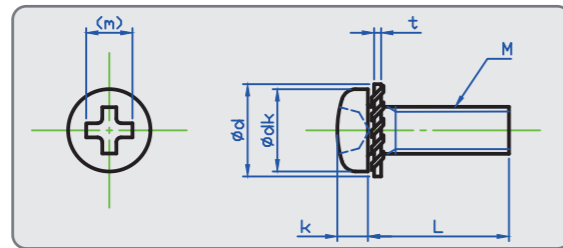

(+) Pan Head w/External Toothed Lock Washer

(+) Pan Head w/Internal Toothed Lock Washer

STEEL 3Cr

STAINLESS A2

	M2	M2.6	M3	M3.5	M4	M5	M6	M8
dk	3.5	4.5	5.5	6	7	9	10.5	14
k	1.3	1.7	2	2.3	2.6	3.3	3.9	5.2
Drive Size	1	1	2	2	2	2	3	3