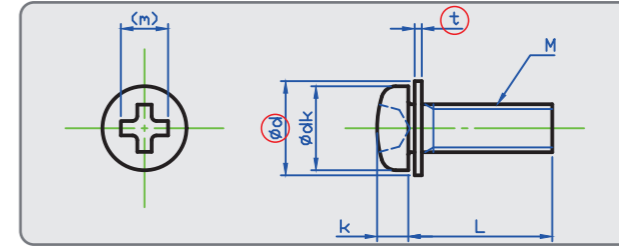

M2	M2.3	M2.6	M3	M3.5	M4	M5	M6
dk	3.5	4	4.5	5.5	6	7	9	10.5
k	1.3	1.5	1.7	2	2.3	2.6	3.3	3.9
d	4.3	4.6	5	6	7	8	10	11.5
t	0.4	0.5	0.5	0.5	0.5	0.5	0.8	0.8
Drive Size	1	1	1	2	2	2	2	3

Size	Part #		Pkg Qty	
	Steel 3Cr	Stainless A2		
M2	4	3SF8150204	3SF8150204A2	100
	5	3SF8150205	3SF8150205A2	100
	6	3SF8150206	3SF8150206A2	100
	8	3SF8150208	3SF8150208A2	100
	10	3SF8150210	3SF8150210A2	100
	12	3SF8150212	3SF8150212A2	100
	14	3SF8150214	-	100
	15	3SF8150215	-	100
	16	-	3SF8150216A2	100
	18	3SF8150218	-	100
M2.3	14	3SF8152314	-	100
	16	3SF8152316	-	100
	18	3SF8152318	-	100
M2.6	4	3SF8152604	3SF8152604A2	100
	5	3SF8152605	3SF8152605A2	100
	6	3SF8152606	3SF8152606A2	100
	8	3SF8152608	3SF8152608A2	100
	10	3SF8152610	3SF8152610A2	100
	12	3SF8152612	3SF8152612A2	100
	14	3SF8152614	3SF8152614A2	100
	16	3SF8152616	-	100
M3	4	3SF8150304	-	100
	5	3SF8150305	3SF8150305A2	100
	6	3SF8150306	3SF8150306A2	100
	8	3SF8150308	3SF8150308A2	100
	10	3SF8150310	3SF8150310A2	100
	12	3SF8150312	3SF8150312A2	100
	14	3SF8150314	3SF8150314A2	100
	15	3SF8150315	3SF8150315A2	100
	16	3SF8150316	3SF8150316A2	100
	18	3SF8150318	3SF8150318A2	100
	20	3SF8150320	3SF8150320A2	100
	25	3SF8150325	3SF8150325A2	100
M4	5	3SF8150305	-	100
	6	3SF8150306	-	100
	8	3SF8150308	-	100
	10	3SF8150310	-	100
	12	3SF8150312	-	100

Size	Part #		Pkg Qty	
	Steel 3Cr	Stainless A2		
M4	12	3SF8150412	3SF8150412A2	100
	14	3SF8150414	3SF8150414A2	100
	15	-	3SF8150415A2	100
	16	3SF8150416	3SF8150416A2	100
	18	3SF8150418	-	100
	20	3SF8150420	3SF8150420A2	100
	25	3SF8150425	3SF8150425A2	100
	30	3SF8150430	3SF8150430A2	100
	35	3SF8150435	-	100
	40	3SF8150440	-	100
M5	6	3SF8150506	-	100
	8	3SF8150508	3SF8150508A2	100
	10	3SF8150510	3SF8150510A2	100
	12	3SF8150512	3SF8150512A2	100
	14	3SF8150514	3SF8150514A2	100
	15	3SF8150515	3SF8150515A2	100
	16	3SF8150516	3SF8150516A2	100
	18	3SF8150518	-	100
	20	3SF8150520	3SF8150520A2	100
	25	3SF8150525	3SF8150525A2	100
M6	8	3SF8150608	-	100
	10	3SF8150610	-	100
	12	3SF8150612	-	100
	14	3SF8150614	-	100
	16	3SF8150616	3SF8150616A2	100
	20	3SF8150620	3SF8150620A2	100

We are selling from 1 single piece.
Steel Black 3Cr also available.