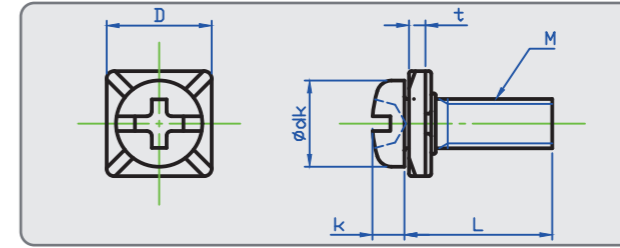

M3	M4
dk	5.5	7
k	2	2.6
Drive Size	2	2

d	Size		Part #		Pkg Qty
	L	Washer	Steel 3Cr	Steel Nickel	
M3	6	5.8x5.8x1.0(P30)	3SF8780306P30	3SF8780306P30Ni	100
	6	6.1x6.1x0.8(P31)	-	3SF8780306P31Ni	100
	6	6.1x6.1x1.0(P32)	-	3SF8780306P32Ni	100
	6	6.2x6.2x1.0(P33)	-	3SF8780306P33Ni	100
	6	6.8x6.8x1.0(P34)	3SF8780306P34	3SF8780306P34Ni	100
	6	7.0x7.0x1.0(P35)	-	3SF8780306P35Ni	100
	6	7.8x7.8x1.0(P37)	3SF8780306P37	3SF8780306P37Ni	100
	7	5.8x5.8x1.0(P30)	-	3SF8780307P30Ni	100
	7	8.1x8.1x1.0(P38)	3SF8780307P38	3SF8780307P38Ni	100
	8	5.8x5.8x1.0(P30)	3SF8780308P30	3SF8780308P30Ni	100
	8	6.8x6.8x1.0(P34)	3SF8780308P34	3SF8780308P34Ni	100
	8	7.4x7.4x1.0(P36)	3SF8780308P36	-	100
M3.5	6	7.8x7.8x1.0(P357)	-	3SF8783506P357Ni	100
	7	6.4x6.4x1.2(P351)	-	3SF8783507P351Ni	100
	7	6.7x6.7x1.0(P353)	3SF8783507P353	3SF8783507P353Ni	100
	7	7.0x7.0x1.0(P354)	3SF8783507P354	3SF8783507P354Ni	100
	7	7.4x7.4x1.2(P356)	3SF8783507P356	3SF8783507P356Ni	100
	7	7.8x7.8x1.0(P357)	3SF8783507P357	3SF8783507P357Ni	100
	8	6.4x6.4x1.2(P351)	3SF8783508P351	-	100
	8	6.7x6.7x1.0(P353)	3SF8783508P353	3SF8783508P355Ni	100
	8	7.1x7.1x1.2(P355)	3SF8783508P355	-	100
	8	7.8x7.8x1.0(P357)	3SF8783508P357	3SF8783508P357Ni	100
M4	8	7.8x7.8x1.0(P40)	3SF8780408P40	3SF8780408P40Ni	100
	8	8.4x8.4x1.2(P42)	3SF8780408P42	3SF8780408P42Ni	100
	8	8.8x8.8x1.2(P43)	3SF8780408P43	3SF8780408P43Ni	100
	8	9.2x9.2x1.2(P44)	-	3SF8780408P44Ni	100
	10	8.8x8.8x1.2(P43)	3SF8780410P43	-	100

We are selling from 1 single piece.

d	Size		Part #		Pkg Qty
	L	Washer	Steel Nickel		
M3	6	6.4x6.4x1.0(X30)	3SF8800306X30Ni	100	
M4	8	8.0x8.0x1.2(X40)	3SF8800408X40Ni	100	

We are selling from 1 single piece.

UNIQUENESS 01

Only 1

Original & Hard to Find

310express provide unique, original & hard to find fasteners that should be hard to find in your country!