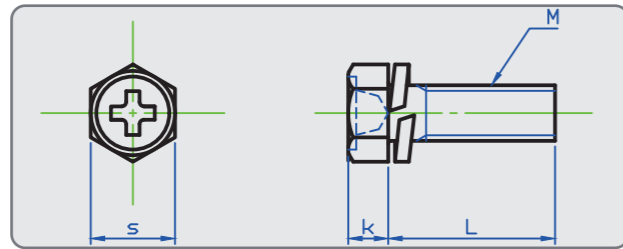

We are selling from 1 single piece.
Steel Black 3Cr also available.

(+) Hex Head Upset Bolt w/Spring Washer

(+) Hex Head Upset Bolt w/Spring and Flat Washer(JIS Small)

STEEL 3Cr

STAINLESS A2

	M3	M4	M5	M6	M8	M10	M12
s	5.5	7	8	10	13	17	19
k	2	2.8	3.5	4	5.5	7	8
Drive Size	2	2	2	3	3	4	4