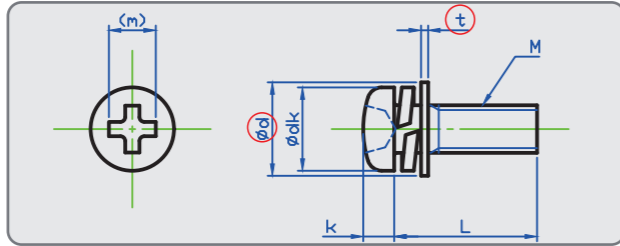

We are selling from 1 single piece.
Steel Black 3Cr also available.

(+) Pan Head w/Spring and Flat Washer(ISO Small)

(+) Pan Head w/Flat Washer (JIS Small)

STEEL 3Cr

STAINLESS A2

	M2	M2.3	M2.5	M4	M6	M8
dk	3.5	4	4.5	7	10.5	14
k	1.3	1.5	1.7	2.6	3.9	5.2
d	4.3	4.6	5	8	11.5	15.5
t	0.3	0.5	0.5	0.8	1.6	1.6
Drive Size	1	1	1	2	3	3