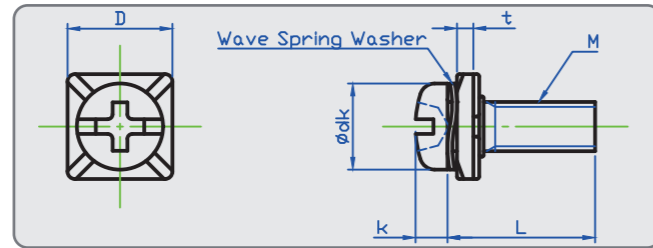

(+/-) Pan Head w/Wave Spring and Square Washer(SX) for terminal block

(+/-) Pan Head w/Wave Spring and Square Washer(SR) for terminal block

STEEL 3Cr

STEEL Nickel