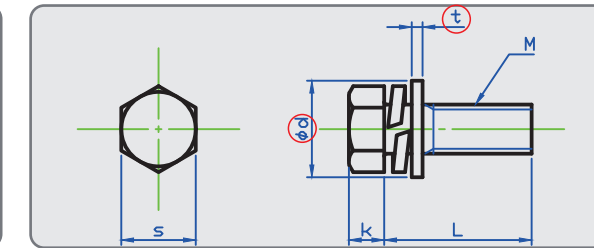

We are selling from 1 single piece.
Steel Black 3Cr also available.

Hex Trimmed Head Bolt w/Spring and Flat Washer(JIS Small)

STEEL 3Cr

STAINLESS A2

	M3	M4	M5	M6	M8	M10	M12
s	5.5	7	8	10	13	17	19
k	2	2.8	3.5	4	5.5	7	8
d	6	8	10	11.5	16	18	22
t	0.5	0.5	0.8	0.8	1.2	1.6	2.3