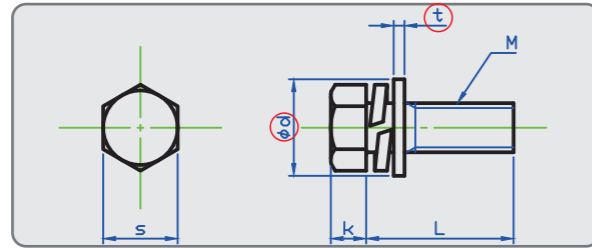

We are selling from 1 single piece.
Steel Black 3Cr also available.

Hex Trimmed Head Bolt w/Spring and Flat Washer(JIS)

STEEL 3Cr

STAINLESS A2

	M3	M4	M5	M6	M8	M10	M12	M16
s	5.5	7	8	10	13	17	19	24
k	2	2.8	3.5	4	5.5	7	8	10
d	8	10	12	13	18	22	26	32
t	0.5	0.8	0.8	1	1.6	1.6	2.3	2.6