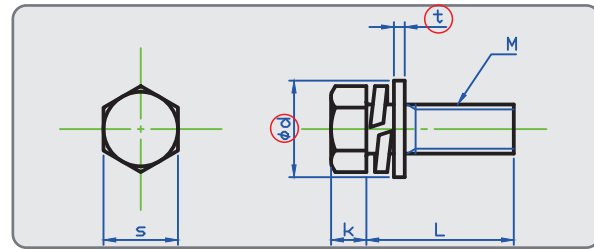

We are selling from 1 single piece.
Steel Black 3Cr also available.

Hex Trimmed Head Bolt w/Spring and Flat Washer(ISO)

Hex Trimmed Head Bolt w/Spring and Flat Washer(ISO Small)

STEEL 3Cr

STAINLESS A2

	M3	M4	M5	M6	M8	M10	M12
s	5.5	7	8	10	13	17	19
k	2	2.8	3.5	4	5.5	7	8
d	7	9	10	12.5	17	21	24
t	0.5	0.8	1	1.6	1.6	2	2.5