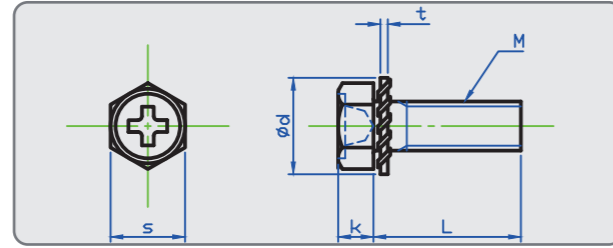

We are selling from 1 single piece.

(+) Hex Head Upset Bolt w/External Toothed Lock Washer

STEEL 3Cr

	M5
s	8
k	3.5
Drive Size	2

Size		Part #	Pkg Qty
d	L	Steel 3Cr	
M5	10	3SF1840510	100
	12	3SF1840512	100

We are selling from 1 single piece.