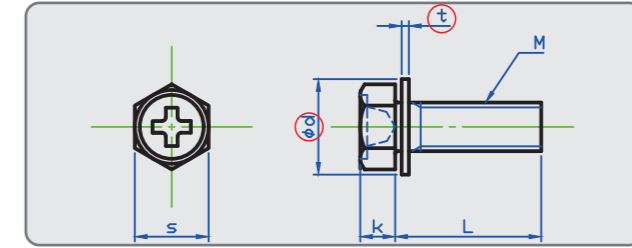

(+) Hex Head Upset Bolt w/Flat Washer(JIS)

STEEL 3Cr

STAINLESS A2

	M3	M4	M5	M6	M8	M10
s	5.5	7	8	10	13	17
k	2	2.8	3.5	4	5.5	7
d	8	10	12	13	18	22
t	0.5	0.8	0.8	1	1.6	1.6
Drive Size	2	2	2	3	3	4

Size		Part #		Pkg Qty
d	L	Steel 3Cr	Stainless A2	
M3	6	3SF1900306	-	100
	8	3SF1900308	-	100
	10	3SF1900310	-	100
	12	3SF1900312	-	100
M4	6	3SF1900406	3SF1900406A2	100
	8	3SF1900408	3SF1900408A2	100
	10	3SF1900410	3SF1900410A2	100
	12	3SF1900412	3SF1900412A2	100
	14	3SF1900414	-	100
	15	3SF1900415	3SF1900415A2	100
	16	3SF1900416	3SF1900416A2	100
	18	3SF1900418	-	100
	20	3SF1900420	3SF1900420A2	100
	25	3SF1900425	3SF1900425A2	100
	30	-	3SF1900430A2	100
	40	-	3SF1900440A2	100
M5	6	3SF1900506	3SF1900506A2	100
	8	3SF1900508	3SF1900508A2	100
	10	3SF1900510	3SF1900510A2	100
	12	3SF1900512	3SF1900512A2	100
	14	3SF1900514	3SF1900514A2	100
	15	3SF1900515	3SF1900515A2	100
	16	3SF1900516	3SF1900516A2	100
	18	-	3SF1900518A2	100
	20	3SF1900520	3SF1900520A2	100
	25	3SF1900525	3SF1900525A2	100
	30	3SF1900530	3SF1900530A2	100
	35	3SF1900535	3SF1900535A2	100
40	3SF1900540	3SF1900540A2	100	
45	-	3SF1900545A2	100	

Size		Part #		Pkg Qty	
d	L	Steel 3Cr	Stainless A2		
M6	8	3SF1900608	3SF1900608A2	100	
	10	3SF1900610	3SF1900610A2	100	
	12	3SF1900612	3SF1900612A2	100	
	14	3SF1900614	3SF1900614A2	100	
	15	3SF1900615	3SF1900615A2	100	
	16	3SF1900616	3SF1900616A2	100	
	18	3SF1900618	3SF1900618A2	100	
	20	3SF1900620	3SF1900620A2	100	
	22	-	3SF1900622A2	100	
	25	3SF1900625	3SF1900625A2	100	
	30	3SF1900630	3SF1900630A2	100	
	35	3SF1900635	3SF1900635A2	100	
M8	40	3SF1900640	3SF1900640A2	100	
	45	3SF1900645	3SF1900645A2	100	
	50	3SF1900650	-	100	
	65	3SF1900665	-	100	
	M8	12	3SF1900812	-	100
		14	3SF1900814	-	100
		15	3SF1900815	-	100
		16	3SF1900816	3SF1900816A2	100
		18	3SF1900818	-	100
		20	3SF1900820	3SF1900820A2	100
		22	-	3SF1900822A2	100
		25	3SF1900825	3SF1900825A2	100
30		3SF1900830	3SF1900830A2	100	
35		3SF1900835	3SF1900835A2	100	
40		3SF1900840	3SF1900840A2	100	
45		3SF1900845	-	100	
M10	50	3SF1900850	-	100	
	65	3SF1900865	-	100	
	16	3SF1901016	-	100	
	20	3SF1901020	-	100	
	25	3SF1901025	-	100	
M10	30	3SF1901030	-	100	
	35	3SF1901035	-	100	

We are selling from 1 single piece.
Steel Black 3Cr also available.