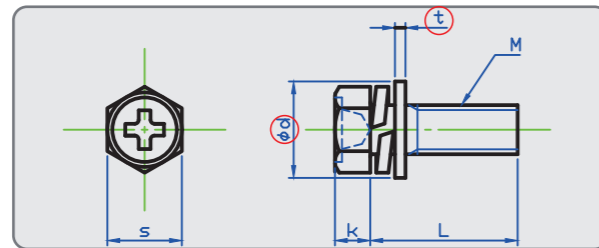

We are selling from 1 single piece.
Steel Black 3Cr also available.

(+) Hex Head Upset Bolt w/Spring and Flat Washer(ISO)

STEEL 3Cr

	M3	M4	M5	M6	M8
s	5.5	7	8	10	13
k	2	2.8	3.5	4	5.5
d	7	9	10	12.5	17
t	0.5	0.8	1	1.6	1.6
Drive Size	2	2	2	3	3