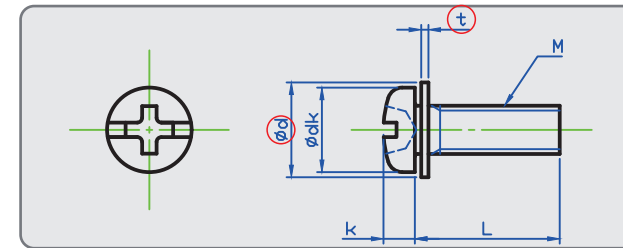

(+/-) Pan Head w/Flat Washer(JIS Small)

STEEL 3Cr

	M3	M4
dk	5.5	7
k	2	2.6
d	6	8
t	0.5	0.5
Drive Size	2	2

Size		Part #	Pkg Qty
d	L	Steel 3Cr	
M3	6	3SF8700306	100

We are selling from 1 single piece.
Steel Black 3Cr is also available.