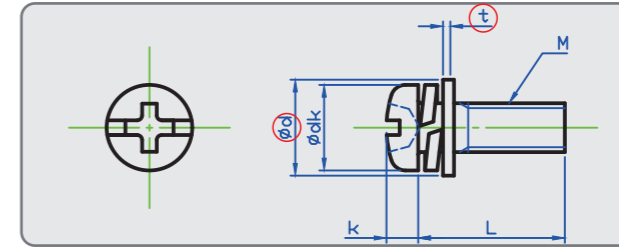

(+/-) Pan Head w/Spring & Flat Washer(JIS)

(+/-) Pan Head w/Spring & Flat Washer(ISO)

STEEL 3Cr

STAINLESS A2

STEEL 3Cr

STAINLESS A2

	M3	M4	M5	M6
dk	5.5	7	9	10.5
k	2	2.6	3.3	3.9
d	8	10	12	13
t	0.5	0.8	0.8	1
Drive Size	2	2	2	3