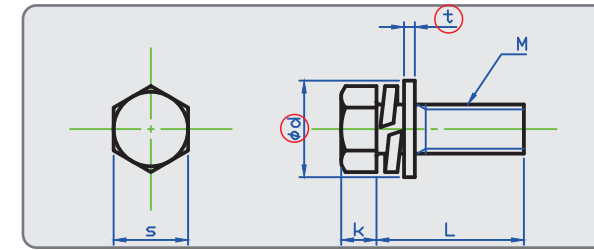

M3	M4	M5	M6	M8	M10	M12
s	5.5	7	8	10	13	17	19
k	2	2.8	3.5	4	5.5	7	8
d	7	9	10	12.5	17	21	24
t	0.5	0.8	1	1.6	1.6	2	2.5

STEEL 3Cr

STAINLESS A2

	M6	M8
s	10	13
k	4	5.5
d	11.5	15.5
t	1.6	1.6

Size	Part #		Pkg Qty	
	Steel 3Cr	Stainless A2		
M3	6	3SF1620306	-	100
M4	8	3SF1620408	3SF1620408A2	100
	10	3SF1620410	3SF1620410A2	100
	12	3SF1620412	3SF1620412A2	100
	14	-	3SF1620414A2	100
	15	3SF1620415	3SF1620415A2	100
	16	3SF1620416	3SF1620416A2	100
	20	3SF1620420	3SF1620420A2	100
M5	25	3SF1620425	3SF1620425A2	100
	30	-	3SF1620430A2	100
	8	3SF1620508	3SF1620508A2	100
	10	3SF1620510	3SF1620510A2	100
	12	3SF1620512	3SF1620512A2	100
	14	3SF1620514	3SF1620514A2	100
	15	-	3SF1620515A2	100
	16	3SF1620516	3SF1620516A2	100
	18	-	3SF1620518A2	100
	20	3SF1620520	3SF1620520A2	100
	25	3SF1620525	3SF1620525A2	100
M6	30	3SF1620530	3SF1620530A2	100
	35	3SF1620535	-	100
	40	-	3SF1620540A2	100
	45	-	3SF1620545A2	100
	10	3SF1620610	3SF1620610A2	100
	12	3SF1620612	3SF1620612A2	100
	14	3SF1620614	3SF1620614A2	100
	15	3SF1620615	3SF1620615A2	100
	16	3SF1620616	3SF1620616A2	100
	18	3SF1620618	3SF1620618A2	100
M8	20	3SF1620620	3SF1620620A2	100
	22	-	3SF1620622A2	100
	25	3SF1620625	3SF1620625A2	100
	30	-	3SF1620630A2	100
	35	3SF1620635	-	100
	40	-	3SF1620640A2	100
	50	3SF1620650	3SF1620650A2	100
	55	3SF1620655	-	100
	12	3SF1620812	3SF1620812A2	100
	14	3SF1620814	-	100
15	3SF1620815	3SF1620815A2	100	

Size	Part #		Pkg Qty	
	Steel 3Cr	Stainless A2		
M8	16	3SF1620816	3SF1620816A2	100
	18	-	3SF1620818A2	100
	20	3SF1620820	3SF1620820A2	100
	22	-	3SF1620822A2	100
	25	3SF1620825	3SF1620825A2	100
	30	3SF1620830	3SF1620830A2	100
	35	3SF1620835	3SF1620835A2	100
	40	3SF1620840	3SF1620840A2	100
	45	3SF1620845	-	100
	50	-	3SF1620850A2	100
M10	20	3SF1621020	3SF1621020A2	100
	25	3SF1621025	3SF1621025A2	100
	30	3SF1621030	3SF1621030A2	100
	35	3SF1621035	3SF1621035A2	100
	40	-	3SF1621040A2	100
	45	-	3SF1621045A2	100
	50	-	3SF1621050A2	100
	80	-	3SF1621080A2	100
	90	-	3SF1621090A2	100
	100	-	3SF16210100A2	100
M12	20	3SF1621220	-	100

We are selling from 1 single piece.
Steel Black 3Cr also available.

Size	Part #		Pkg Qty	
	Steel 3Cr	Stainless A2		
M6	10	3SF1640610	-	100
	16	3SF1640616	-	100
	20	3SF1640620	-	100
M8	14	-	3SF1640814A2	100
	16	3SF1640816	3SF1640816A2	100
	20	3SF1640820	3SF1640820A2	100
	25	3SF1640825	3SF1640825A2	100
	30	3SF1640830	3SF1640830A2	100

We are selling from 1 single piece.