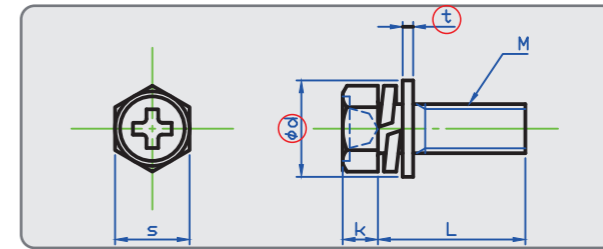

Size	Part #		Pkg Qty		
	Steel 3Cr	Stainless A2			
M6	22	3SF1920622	3SF1920622A2	100	
	25	3SF1920625	3SF1920625A2	100	
	30	3SF1920630	3SF1920630A2	100	
	35	3SF1920635	3SF1920635A2	100	
	40	3SF1920640	3SF1920640A2	100	
	45	3SF1920645	-	100	
	50	3SF1920650	-	100	
	55	3SF1920655	-	100	
	60	3SF1920660	-	100	
	65	3SF1920665	-	100	
	70	3SF1920670	-	100	
	85	3SF1920685	-	100	
M8	10	3SF1920810	3SF1920810A2	100	
	12	3SF1920812	3SF1920812A2	100	
	14	3SF1920814	3SF1920814A2	100	
	15	3SF1920815	3SF1920815A2	100	
	16	3SF1920816	3SF1920816A2	100	
	18	3SF1920818	3SF1920818A2	100	
	20	3SF1920820	3SF1920820A2	100	
	22	3SF1920822	-	100	
	25	3SF1920825	3SF1920825A2	100	
	30	3SF1920830	3SF1920830A2	100	
	35	3SF1920835	3SF1920835A2	100	
	40	3SF1920840	3SF1920840A2	100	
M10	16	3SF1921016	-	100	
	20	3SF1921020	3SF1921020A2	100	
	25	3SF1921025	3SF1921025A2	100	
	30	3SF1921030	3SF1921030A2	100	
	35	3SF1921035	3SF1921035A2	100	
	40	3SF1921040	3SF1921040A2	100	
	45	3SF1921045	3SF1921045A2	100	
	50	3SF1921050	3SF1921050A2	100	
	M12	25	3SF1921225	-	100
		30	3SF1921230	-	100
		35	3SF1921235	-	100
		40	3SF1921240	-	100

We are selling from 1 single piece.
Steel Black 3Cr also available.

STEEL 3Cr

STAINLESS A2

	M3	M4	M5	M6	M8
s	5.5	7	8	10	13
k	2	2.8	3.5	4	5.5
d	6	8	10	11.5	16
t	0.5	0.5	0.8	0.8	1.2
Drive Size	2	2	2	3	3

Size	Part #		Pkg Qty		
	Steel 3Cr	Stainless A2			
M3	5	3SF1960305	3SF1960305A2	100	
	6	3SF1960306	3SF1960306A2	100	
	8	3SF1960308	3SF1960308A2	100	
	10	3SF1960310	3SF1960310A2	100	
	12	3SF1960312	3SF1960312A2	100	
	14	3SF1960314	-	100	
	15	3SF1960315	-	100	
	16	3SF1960316	-	100	
	20	3SF1960320	-	100	
	M4	6	3SF1960406	-	100
		8	3SF1960408	3SF1960408A2	100
		10	3SF1960410	3SF1960410A2	100
12		3SF1960412	3SF1960412A2	100	
14		3SF1960414	-	100	
15		3SF1960415	3SF1960415A2	100	
16		3SF1960416	3SF1960416A2	100	
18		3SF1960418	3SF1960418A2	100	
20		3SF1960420	3SF1960420A2	100	
25		3SF1960425	3SF1960425A2	100	
30		3SF1960430	3SF1960430A2	100	
35		3SF1960435	-	100	
M5	8	3SF1960508	3SF1960508A2	100	
	10	3SF1960510	3SF1960510A2	100	
	12	3SF1960512	3SF1960512A2	100	
	14	3SF1960514	3SF1960514A2	100	
	15	3SF1960515	3SF1960515A2	100	
	16	3SF1960516	3SF1960516A2	100	
	18	3SF1960518	3SF1960518A2	100	
	20	3SF1960520	3SF1960520A2	100	
	22	-	3SF1960522A2	100	
	25	3SF1960525	3SF1960525A2	100	
	30	3SF1960530	3SF1960530A2	100	
	35	3SF1960535	-	100	

Size	Part #		Pkg Qty	
	Steel 3Cr	Stainless A2		
M6	10	3SF1960610	3SF1960610A2	100
	12	3SF1960612	3SF1960612A2	100
	14	3SF1960614	-	100
	15	3SF1960615	3SF1960615A2	100
	16	3SF1960616	3SF1960616A2	100
	18	3SF1960618	3SF1960618A2	100
	20	3SF1960620	3SF1960620A2	100
	22	3SF1960622	-	100
	25	3SF1960625	3SF1960625A2	100
	28	3SF1960628	-	100
	30	3SF1960630	3SF1960630A2	100
	35	3SF1960635	-	100
M8	40	3SF1960640	3SF1960640A2	100
	45	3SF1960645	-	100
	50	3SF1960650	-	100
	12	3SF1960812	-	100
	14	3SF1960814	-	100
	15	3SF1960815	3SF1960815A2	100
	16	3SF1960816	3SF1960816A2	100
	18	3SF1960818	-	100
	20	3SF1960820	3SF1960820A2	100
	25	3SF1960825	3SF1960825A2	100
	30	3SF1960830	3SF1960830A2	100
	35	3SF1960835	-	100
40	3SF1960840	-	100	

We are selling from 1 single piece.
Steel Black 3Cr also available.