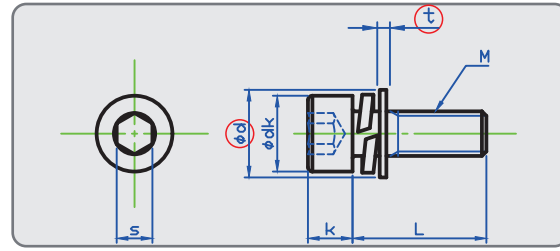

We are selling from 1 single piece.
Steel Black 3Cr also available.

Hex Socket Cap w/Spring & Flat Washer(JIS)

STEEL 3Cr

STAINLESS A2

	M2	M2.6	M3	M4	M5	M6	M8
dk	3.8	4.5	5.5	7	8.5	10	13
k	2	2.6	3	4	5	6	8
s	1.5	2	2.5	3	4	5	6
d	6	7.5	8	10	12	13	18
t	0.4	0.5	0.5	0.8	0.8	1	1.6