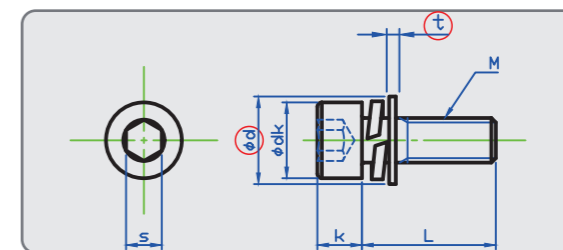

We are selling from 1 single piece.
Steel Black 3Cr also available.

Hex Socket Cap w/Spring & Flat Washer(JIS Small)

STEEL 3Cr

STAINLESS A2

	M2	M2.6	M3	M4	M5	M6	M8
dk	3.8	4.5	5.5	7	8.5	10	13
k	2	2.6	3	4	5	6	8
s	1.5	2	2.5	3	4	5	6
d	4.3	5	6	8	10	11.5	16
t	0.4	0.5	0.5	0.5	0.8	0.8	1.2