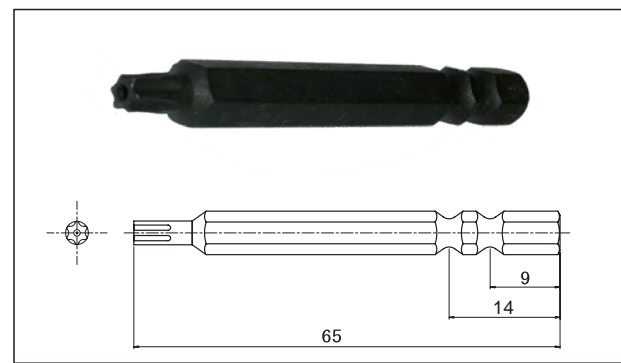

6-Lobe LONG BIT for TRF®

Size	Part#	Pkg Qty	Remark	HEX SHANK SIZE
T6	TX06B65	1	M2	6.35
T8	TX08B65	1	M2.6	6.35
T10	TX10B65	1	M3	6.35
T20	TX20B65	1	M4	6.35
T25	TX25B65	1	M5	6.35
T30	TX30B65	1	M6	6.35