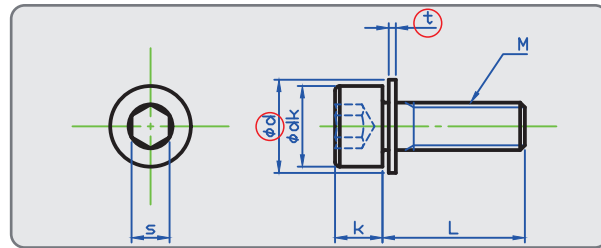

Hex Socket Cap w/Flat Washer(JIS)

STEEL 3Cr

STAINLESS A2