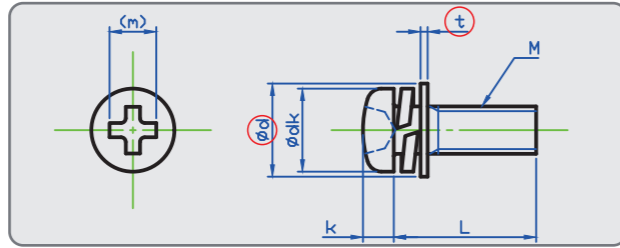

We are selling from 1 single piece.
Steel Black 3Cr also available.

(+) Pan Head w/Spring and Flat Washer(ISO)

STEEL 3Cr

STAINLESS A2

	M2	M2.3	M2.5	M2.6	M3	M4	M5	M6	M8
dk	3.5	4	4.5	4.5	5.5	7	9	10.5	14
k	1.3	1.5	1.7	1.7	2	2.6	3.3	3.9	5.2
d	5	6.5	6.5	6.5	7	9	10	12.5	17
t	0.3	0.5	0.5	0.5	0.5	0.8	1	1.6	1.6
Drive Size	1	1	1	1	2	2	2	3	3