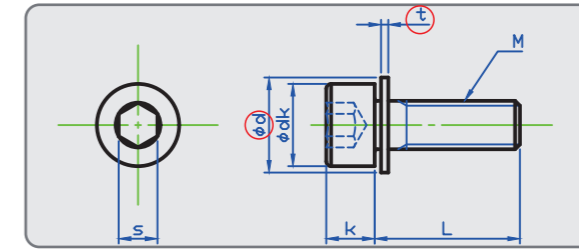

M3	M4	M5	M6
dk	5.5	7	9	10.5
k	2	2.6	3.3	3.9
Drive Size	2	2	2	3

Size	Part #		Pkg Qty	
	Steel 3Cr	Stainless A2		
M3	5	3SF8660305	100	
	6	3SF8660306	100	
	8	3SF8660308	100	
	10	3SF8660310	100	
	12	3SF8660312	100	
	14	3SF8660314	100	
	15	3SF8660315	100	
	16	3SF8660316	100	
	18	3SF8660318	100	
	20	3SF8660320	100	
M4	6	3SF8660406	100	
	8	3SF8660408	100	
	10	3SF8660410	100	
	12	3SF8660412	100	
	14	3SF8660414	100	
	15	3SF8660415	100	
	16	3SF8660416	100	
	18	-	3SF8660418A2	100
	20	3SF8660420	100	
	22	3SF8660422	100	
M5	8	3SF8660508	100	
	10	3SF8660510	100	
	12	3SF8660512	100	
	14	3SF8660514	100	
	15	-	3SF8660515A2	100
	16	3SF8660516	100	
	18	3SF8660518	100	
	20	3SF8660520	100	
	22	3SF8660522	100	
	25	3SF8660525	100	
30	3SF8660530	100		

Size	Part #		Pkg Qty
	Steel 3Cr	Stainless A2	
M6	8	3SF8660608	100
	10	3SF8660610	100
	12	3SF8660612	100
	16	3SF8660616	100
	18	3SF8660618	100
	20	3SF8660620	100
	25	3SF8660625	100
	30	3SF8660630	100

We are selling from 1 single piece.
Steel Black 3Cr also available.

STEEL 3Cr

STAINLESS A2

	M2.5	M3	M4	M5	M6
dk	4.5	5.5	7	8.5	10
k	2.5	3	4	5	6
s	2	2.5	3	4	5
d	6.5	7	9	10	12.5
t	0.5	0.5	0.8	1	1.6

Size	Part #		Pkg Qty		
	Steel 3Cr	Stainless A2			
M2.5	5	-	3SF0222505A2	100	
	6	-	3SF0222506A2	100	
	8	-	3SF0222508A2	100	
	10	-	3SF0222510A2	100	
	12	-	3SF0222512A2	100	
	M3	5	-	3SF0220305A2	100
6		3SF0220306	3SF0220306A2	100	
8		3SF0220308	3SF0220308A2	100	
10		3SF0220310	3SF0220310A2	100	
12		3SF0220312	3SF0220312A2	100	
14		-	3SF0220314A2	100	
15		-	3SF0220315A2	100	
16		3SF0220316	3SF0220316A2	100	
18		-	3SF0220318A2	100	
20		3SF0220320	3SF0220320A2	100	
M4	6	3SF0220406	3SF0220406A2	100	
	8	3SF0220408	3SF0220408A2	100	
	10	3SF0220410	3SF0220410A2	100	
	12	3SF0220412	3SF0220412A2	100	
	14	-	3SF0220414A2	100	
	15	-	3SF0220415A2	100	
	16	3SF0220416	3SF0220416A2	100	
	18	-	3SF0220418A2	100	
	20	3SF0220420	3SF0220420A2	100	
	25	-	3SF0220425A2	100	
M5	8	3SF0220508	3SF0220508A2	100	
	10	3SF0220510	3SF0220510A2	100	
	12	3SF0220512	3SF0220512A2	100	
	14	3SF0220514	3SF0220514A2	100	
	15	-	3SF0220515A2	100	
	16	3SF0220516	3SF0220516A2	100	
	18	-	3SF0220518A2	100	
	20	3SF0220520	3SF0220520A2	100	
	25	3SF0220525	3SF0220525A2	100	
	30	3SF0220530	3SF0220530A2	100	

Size	Part #		Pkg Qty	
	Steel 3Cr	Stainless A2		
M6	10	3SF0220610	3SF0220610A2	100
	12	3SF0220612	3SF0220612A2	100
	14	3SF0220614	3SF0220614A2	100
	15	-	3SF0220615A2	100
	16	3SF0220616	3SF0220616A2	100
	18	-	3SF0220618A2	100
	20	3SF0220620	3SF0220620A2	100
	25	3SF0220625	3SF0220625A2	100
	30	-	3SF0220630A2	100
	35	-	3SF0220635A2	100

We are selling from 1 single piece.
Steel Black 3Cr also available.