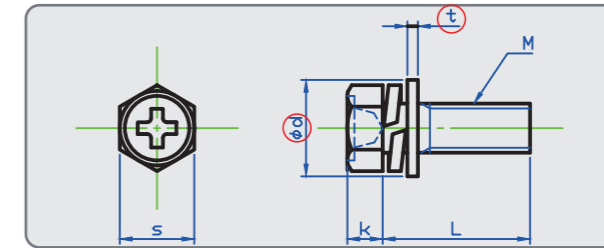

(+) Hex Head Upset Bolt w/Spring and Flat Washer(ISO Small)

STEEL 3Cr

	M6	M8
s	10	13
k	4	5.5
d	11.5	15.5
t	1.6	1.6
Drive Size	3	3

Size	Part #		Pkg Qty
	d	L	
M6	10	3SF4180610	100
	12	3SF4180612	100
	16	3SF4180616	100
	25	3SF4180625	100
M8	16	3SF4180816	100

We are selling from 1 single piece.

UNIQUENESS 03

Export from 1 small pack

310express will export fastener even 1 single piece. You don't need to worry about minimum order quantity.