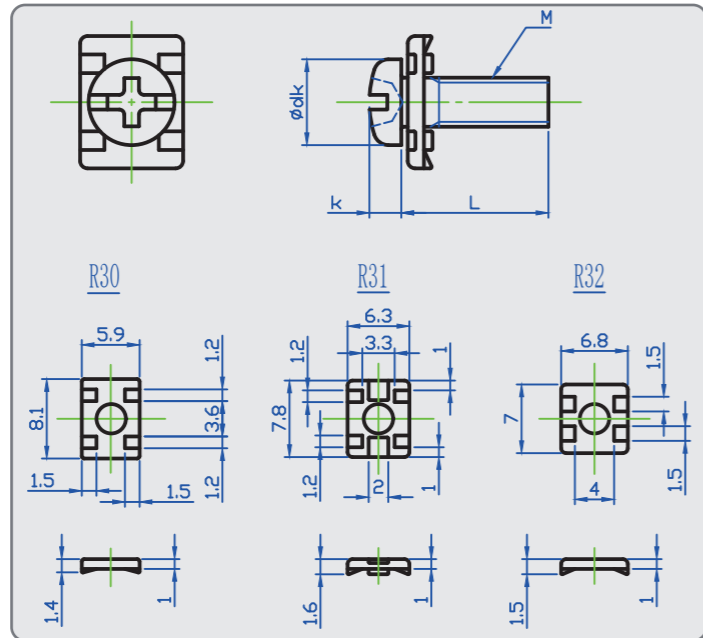

(+/-) Pan Head w/Square Washer(R) for terminal block

(+/-) Pan Head w/Wave Spring and Square Washer(SP) for terminal block

STEEL Nickel