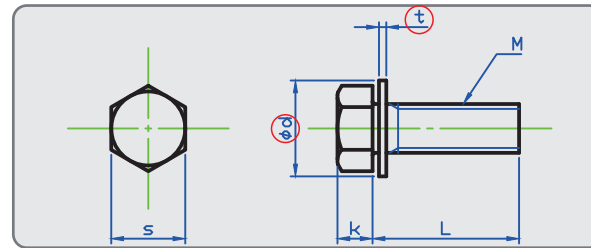

Hex Trimmed Head Bolt w/Flat Washer(JIS)

STEEL 3Cr

STAINLESS A2