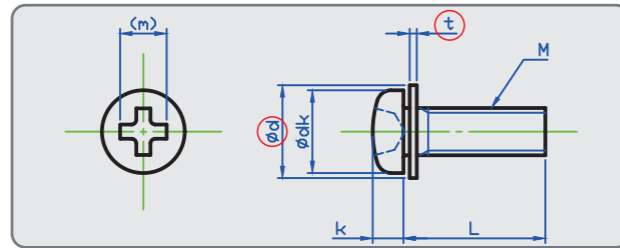

We are selling from 1 single piece.
Steel Black 3Cr also available.

(+) Pan Head w/Flat Washer (ISO)

(+) Pan Head w/Flat Washer (ISO Small)

STEEL 3Cr

STAINLESS A2

	M2	M2.3	M2.5	M2.6	M3	M4	M5	M6
dk	3.5	4	4.5	4.5	5.5	7	9	10.5
k	1.3	1.5	1.7	1.7	2	2.6	3.3	3.9
d	5	6.5	6.5	6.5	7	9	10	12.5
t	0.3	0.5	0.5	0.5	0.5	0.8	1	1.6
Drive Size	1	1	1	1	2	2	2	3