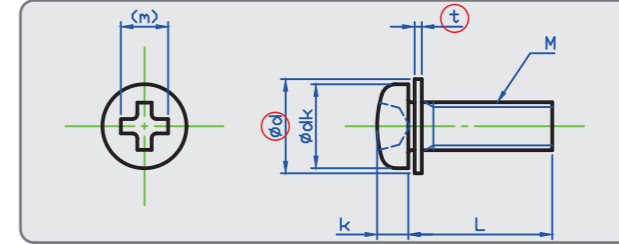

M2	M2.3	M2.6	M3	M3.5	M4	M5	M6
dk	3.5	4	4.5	5.5	6	7	9	10.5
k	1.3	1.5	1.7	2	2.3	2.6	3.3	3.9
d	4.3	4.6	5	6	7	8	10	11.5
t	0.4	0.5	0.5	0.5	0.5	0.5	0.8	0.8
Drive Size	1	1	1	2	2	2	2	3

Size	Part #		Pkg Qty
	d	L	
M2	4	3SF8150204	100
	5	3SF8150205	100
	6	3SF8150206	100
	8	3SF8150208	100
	10	3SF8150210	100
	12	3SF8150212	100
	14	3SF8150214	100
	15	3SF8150215	100
M2.3	14	3SF8152314	100
	16	3SF8152316	100
	18	3SF8152318	100
M2.6	4	3SF8152604	100
	5	3SF8152605	100
	6	3SF8152606	100
	8	3SF8152608	100
	10	3SF8152610	100
	12	3SF8152612	100
	14	3SF8152614	100
	16	3SF8152616	100
M3	4	3SF8150304	100
	5	3SF8150305	100
	6	3SF8150306	100
	8	3SF8150308	100
	10	3SF8150310	100
	12	3SF8150312	100
	14	3SF8150314	100
	15	3SF8150315	100
	16	3SF8150316	100
	18	3SF8150318	100
	20	3SF8150320	100
	25	3SF8150325	100
M4	5	3SF8150405	100
	6	3SF8150406	100
	8	3SF8150408	100
	10	3SF8150410	100

Size	Part #		Pkg Qty	
	d	L		
M4	12	3SF8150412	100	
	14	3SF8150414	100	
	15	-	3SF815A20415	100
	16	3SF8150416	3SF815A20416	100
	18	3SF8150418	-	100
	20	3SF8150420	3SF815A20420	100
	25	3SF8150425	3SF815A20425	100
	30	3SF8150430	3SF815A20430	100
M5	35	3SF8150435	-	100
	40	3SF8150440	-	100
	45	-	3SF815A20445	100
	6	3SF8150506	-	100
	8	3SF8150508	3SF815A20508	100
	10	3SF8150510	3SF815A20510	100
	12	3SF8150512	3SF815A20512	100
	14	3SF8150514	3SF815A20514	100
	15	3SF8150515	3SF815A20515	100
	16	3SF8150516	3SF815A20516	100
	18	3SF8150518	-	100
	20	3SF8150520	3SF815A20520	100
M6	25	3SF8150525	3SF815A20525	100
	30	3SF8150530	3SF815A20530	100
	35	-	3SF815A20535	100
	45	-	3SF815A20545	100
	8	3SF8150608	-	100
	10	3SF8150610	-	100
	12	3SF8150612	-	100
	14	3SF8150614	-	100
M6	16	3SF8150616	3SF815A20616	100
	20	3SF8150620	3SF815A20620	100
	22	-	3SF815A20622	100
	25	3SF8150625	3SF815A20625	100
	30	3SF8150630	3SF815A20630	100

We are selling from 1 single piece.
Steel Black 3Cr also available.