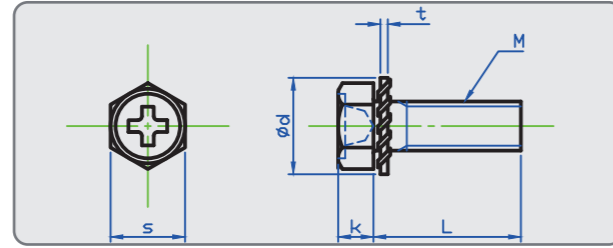

(+) Hex Head Upset Bolt w/External Toothed Lock Washer

STEEL 3Cr

	M5
s	8
k	3.5
Drive Size	2

Size	Part #		Pkg Qty
	d	L	
M5	10	3SF1840510	100
	12	3SF1840512	100

We are selling from 1 single piece.