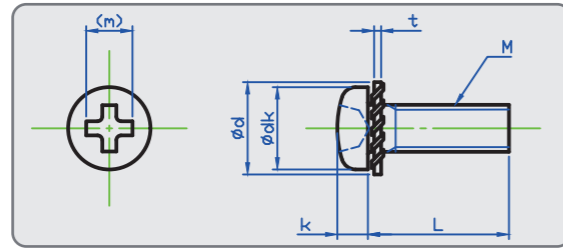

(+) Pan Head w/External Toothed Lock Washer

(+) Pan Head w/Internal Toothed Lock Washer

STEEL 3Cr

STAINLESS A2

	M2	M2.6	M3	M3.5	M4	M5	M6	M8
dk	3.5	4.5	5.5	6	7	9	10.5	14
k	1.3	1.7	2	22.3	2.6	3.3	3.9	5.2
Drive Size	1	1	2	2	2	2	3	3