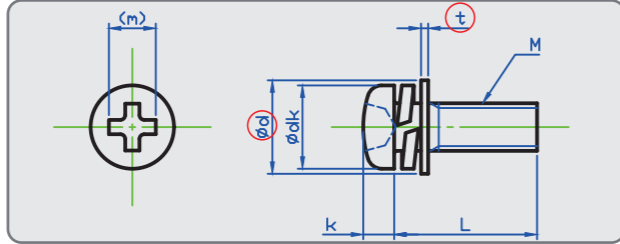

We are selling from 1 single piece.  
Steel Black 3Cr also available.

(+) Pan Head w/Spring and Flat Washer(ISO Small)

(+) Pan Head w/Flat Washer (JIS Small)

STEEL 3Cr

STAINLESS A2

	M2	M2.3	M2.5	M4	M6	M8
dk	3.5	4	4.5	7	10.5	14
k	1.3	1.5	1.7	2.6	3.9	5.2
d	4.3	4.6	5	8	11.5	15.5
t	0.3	0.5	0.5	0.8	1.6	1.6
Drive Size	1	1	1	2	3	3