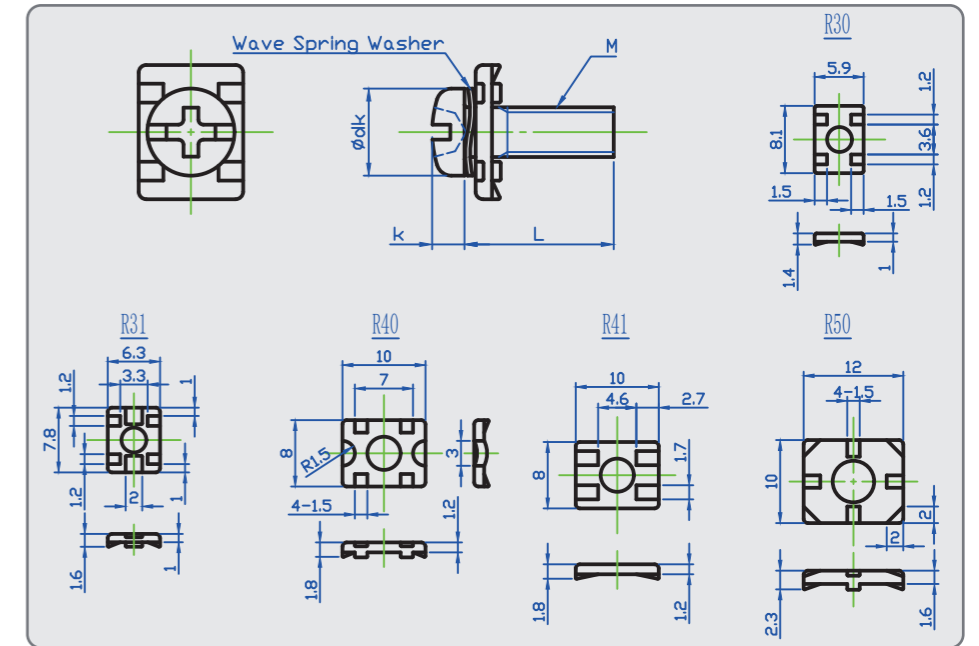

M3	M4
dk	5.5	7
k	2	2.6
Drive Size	2	2

d	L	Size Washer	Part #		Pkg Qty
			Steel 3Cr	Steel Nickel	
M3	8	6.4x6.4x1.0(SX30)	3SF8860308SX30	3SF886Ni0308SX30	100
	10	8.0x8.0x1.2(SX40)	-	3SF886Ni0408SX40	100
M4	8	8.0x8.0x1.2(SX40)	-	3SF886Ni0408SX40	100
	10	8.0x8.0x1.2(SX40)	3SF8860410SX40	3SF886Ni0410SX40	100

We are selling from 1 single piece.

STEEL 3Cr

STEEL Nickel