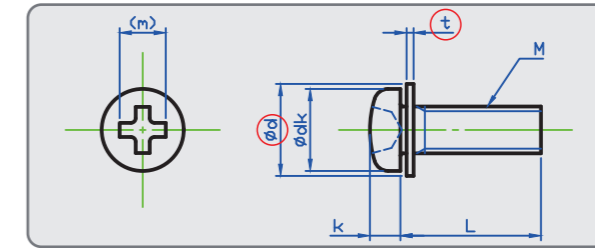

M2	M2.3	M2.5	M2.6	M3	M4	M5	M6
dk	3.5	4	4.5	4.5	5.5	7	9	10.5
k	1.3	1.5	1.7	1.7	2	2.6	3.3	3.9
d	5	6.5	6.5	6.5	7	9	10	12.5
t	0.3	0.5	0.5	0.5	0.5	0.8	1	1.6
Drive Size	1	1	1	1	2	2	2	3

STEEL 3Cr

STAINLESS A2

	M2	M2.3	M2.5	M4	M6
dk	3.5	4	4.5	4	10.5
k	1.3	1.5	1.7	2.6	3.9
d	4.3	4.6	5	8	11.5
t	0.3	0.5	0.5	0.8	1.6
Drive Size	1	1	1	2	3

Size	Part #		Pkg Qty
	Steel 3Cr	Stainless A2	
M2	4	3SF8490204	100
	5	-	3SF849A20205
	6	3SF8490206	100
	12	3SF8490212	100
M2.5	5	3SF8492505	3SF849A22505
	6	3SF8492506	3SF849A22506
	8	3SF8492508	3SF849A22508
	10	3SF8492510	3SF849A22510
	12	3SF8492512	3SF849A22512
	14	3SF8492514	3SF849A22514
	15	-	3SF849A22515
	16	-	3SF849A22516
	18	-	3SF849A22518
	20	-	3SF849A22520
M2.6	4	3SF8492604	-
	5	3SF8492605	3SF849A22605
	6	3SF8492606	3SF849A22606
	8	3SF8492608	3SF849A22608
	10	-	3SF849A22610
	12	-	3SF849A22612
	15	-	3SF849A22615
	16	-	3SF849A22616
	18	-	3SF849A22618
	20	-	3SF849A22620
M3	4	3SF8490304	-
	5	3SF8490305	-
	6	3SF8490306	3SF849A20306
	8	3SF8490308	3SF849A20308
	10	3SF8490310	3SF849A20310
	12	3SF8490312	3SF849A20312
	15	-	3SF849A20315
	16	3SF8490316	3SF849A20316
	20	-	3SF849A20320
30	3SF8490330	-	

Size	Part #		Pkg Qty
	Steel 3Cr	Stainless A2	
M4	6	3SF8490406	3SF849A20406
	8	3SF8490408	3SF849A20408
	10	3SF8490410	3SF849A20410
	12	3SF8490412	3SF849A20412
	14	3SF8490414	-
	16	3SF8490416	3SF849A20416
	18	-	3SF849A20418
	20	3SF8490420	-
	25	3SF8490425	-
	30	-	3SF849A20430
M5	6	3SF8490506	-
	8	3SF8490508	3SF849A20508
	10	3SF8490510	3SF849A20510
	12	3SF8490512	3SF849A20512
	14	3SF8490514	3SF849A20514
	16	3SF8490516	3SF849A20516
	20	3SF8490520	-
25	3SF8490525	-	
30	3SF8490530	-	
M6	16	3SF8490616	-

We are selling from 1 single piece.
Steel Black 3Cr also available.

Size	Part #		Pkg Qty	
	Steel 3Cr	Stainless A2		
M2	5	3SF8600205	-	
	12	3SF8600212	-	
M2.5	4	-	3SF860A22504	
	5	3SF8602505	3SF860A22505	
	6	3SF8602506	3SF860A22506	
	8	3SF8602508	3SF860A22508	
	10	3SF8602510	3SF860A22510	
	12	3SF8602512	3SF860A22512	
	14	3SF8602514	3SF860A22514	
	15	-	3SF860A22515	
	16	-	3SF860A22516	
	18	-	3SF860A22518	
	20	3SF8602520	3SF860A22520	
	25	3SF8602525	-	
	35	3SF8602535	-	
	M4	5	3SF8600405	-
6		3SF8600406	-	
8		3SF8600408	3SF860A20408	
10		3SF8600410	3SF860A20410	
12		3SF8600412	3SF860A20412	
14		3SF8600414	-	
16		3SF8600416	-	
20		3SF8600420	-	
25		3SF8600425	-	
30		3SF8600430	-	
35	3SF8600435	-		
M6	10	3SF8600610	-	
	12	3SF8600612	-	
	14	3SF8600614	-	
	16	3SF8600616	-	
	20	3SF8600620	-	
	25	3SF8600625	-	
	30	3SF8600630	-	
	35	3SF8600635	-	
	40	3SF8600640	-	

We are selling from 1 single piece.
Steel Black 3Cr also available.