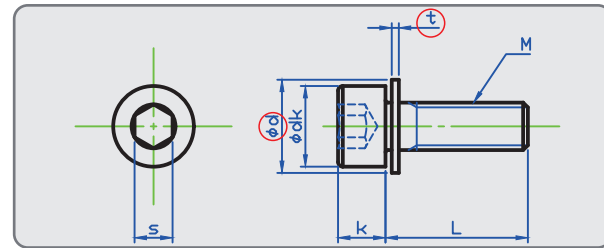

Hex Socket Cap w/Flat Washer(JIS)

STEEL 3Cr

STAINLESS A2