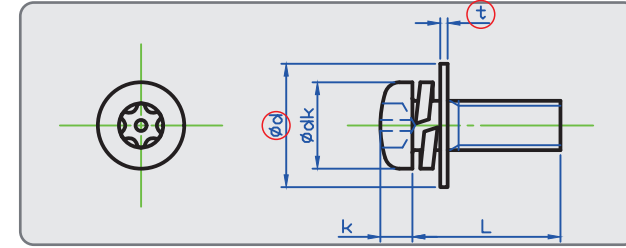

M2	M2.6	M3	M4	M5	M6
dk	3.5	4.5	5.5	7	9	10.5
k	1.3	1.7	2	2.6	3.3	3.9
d	5	6.5	7	9	10	12.5
t	0.3	0.5	0.5	0.8	1	1.6
Drive Size	T6	T8	T10	T20	T25	T30

Size	d	L	Part #		Pkg Qty
			Steel 3Cr	Stainless A2	
M2	5		TX250205ZP3	-	100
	6		TX250206ZP3	-	100
	8		TX250208ZP3	-	100
M2.6	5		TX252605ZP3	-	100
	6		TX252606ZP3	-	100
	8		TX252608ZP3	-	100
M3	6		TX250306ZP3	-	100
	8		TX250308ZP3	-	100
	10		TX250310ZP3	TX250310	100
	12		-	TX250312	100
M4	8		TX250408ZP3	-	100
	10		TX250410ZP3	TX250410	100
	12		TX250412ZP3	-	100
M5	14		-	TX250514	100
	30		-	TX250530	100

We are selling from 1 single piece.

Please see p.63 for Special Tools.

STAINLESS A2

	M4
dk	7
k	2.6
d	8
t	0.8
Drive Size	T20

Size	d	L	Part #		Pkg Qty
			Stainless A2		
M4	8	16	TX260416		100

We are selling from 1 single piece.

Please see p.63 for Special Tools.