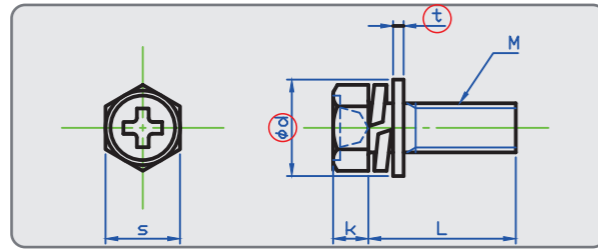

We are selling from 1 single piece.  
Steel Black 3Cr also available.

**(+) Hex Head Upset Bolt w/Spring and Flat Washer(JIS)**

STEEL 3Cr

STAINLESS A2

	M3	M4	M5	M6	M8	M10	M12
s	5.5	7	8	10	13	17	19
k	2	2.8	3.5	4	5.5	7	8
d	8	10	12	13	18	22	26
t	0.5	0.8	0.8	1	1.6	1.6	2.3
Drive Size	2	2	2	3	3	4	4