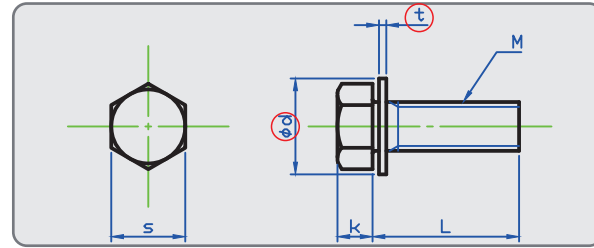

Hex Trimmed Head Bolt w/Flat Washer(JIS)

STEEL 3Cr

STAINLESS A2