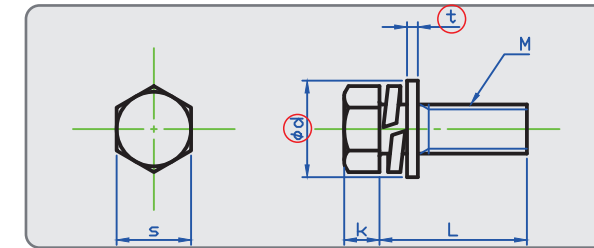

Hex Trimmed Head Bolt w/Spring and Flat Washer(ISO Small)

STEEL 3Cr

STAINLESS A2

	M6	M8
s	10	13
k	4	5.5
d	11.5	15.5
t	1.6	1.6

Size	Part #		Pkg Qty	
	Steel 3Cr	Stainless A2		
M6	10	3SF1640610	-	100
	16	3SF1640616	-	100
	20	3SF1640620	-	100
	14	-	3SF164A20814	100
M8	16	3SF1640816	3SF164A20816	100
	20	3SF1640820	3SF164A20820	100
	25	3SF1640825	3SF164A20825	100
	30	3SF1640830	3SF164A20830	100

We are selling from 1 single piece.