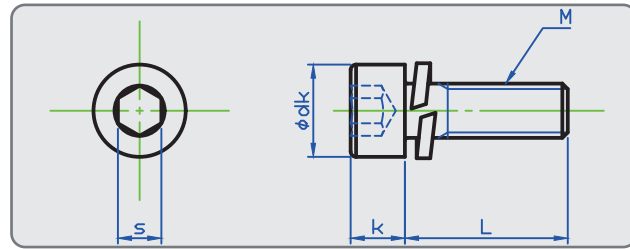

Hex Socket Cap w/Spring Washer

STEEL 3Cr

STAINLESS A2

	M2	M2.5	M2.6	M3	M4	M5	M6	M8	M10	M12
dk	3.8	4.5	4.5	5.5	7	0.5	10	13	16	18
k	2	2.5	2.6	3	4	5	6	8	10	12
s	1.5	2	2	2.5	3	4	5	6	8	10

Size	Part #	Pkg Qty	Part #	
			Steel 3Cr	Stainless A2
M2	4	-	3SF024A20204	100
	5	-	3SF024A20205	100
	6	-	3SF024A20206	100
	8	-	3SF024A20208	100
	10	-	3SF024A20210	100
	12	-	3SF024A20212	100
M2.5	4	-	3SF024A22504	100
	5	-	3SF024A22505	100
	6	-	3SF024A22506	100
	8	3SF0242508	3SF024A22508	100
	10	-	3SF024A22510	100
	12	-	3SF024A22512	100
	15	-	3SF024A22515	100
	16	-	3SF024A22516	100
	20	-	3SF024A22520	100
M2.6	4	-	3SF024A22604	100
	5	-	3SF024A22605	100
	6	-	3SF024A22606	100
	8	-	3SF024A22608	100
	10	-	3SF024A22610	100
	15	-	3SF024A22615	100
M3	4	-	3SF024A20304	100
	5	3SF0240305	3SF024A20305	100
	6	3SF0240306	3SF024A20306	100
	8	3SF0240308	3SF024A20308	100
	10	3SF0240310	3SF024A20310	100
	12	3SF0240312	3SF024A20312	100
	14	3SF0240314	3SF024A20314	100
	15	3SF0240315	3SF024A20315	100
	16	3SF0240316	3SF024A20316	100
	18	3SF0240318	3SF024A20318	100
	20	3SF0240320	3SF024A20320	100
	22	-	3SF024A20322	100
	25	3SF0240325	3SF024A20325	100
	30	3SF0240330	3SF024A20330	100
	35	-	3SF024A20335	100
40	-	3SF024A20340	100	
45	-	3SF024A20345	100	
50	-	3SF024A20350	100	

Size	Part #	Pkg Qty	Part #		
			Steel 3Cr	Stainless A2	
M4	6	3SF0240406	3SF024A20406	100	
	8	3SF0240408	3SF024A20408	100	
	10	3SF0240410	3SF024A20410	100	
	12	3SF0240412	3SF024A20412	100	
	14	3SF0240414	3SF024A20414	100	
	15	3SF0240415	3SF024A20415	100	
	16	3SF0240416	3SF024A20416	100	
	18	3SF0240418	3SF024A20418	100	
	20	3SF0240420	3SF024A20420	100	
	22	3SF0240422	3SF024A20422	100	
	25	3SF0240425	3SF024A20425	100	
	28	-	3SF024A20428	100	
	30	3SF0240430	3SF024A20430	100	
	35	3SF0240435	3SF024A20435	100	
	M5	40	3SF0240440	3SF024A20440	100
45		3SF0240445	3SF024A20445	100	
50		3SF0240450	3SF024A20450	100	
55		-	3SF024A20455	100	
60		-	3SF024A20460	100	
8		3SF0240508	3SF024A20508	100	
10		3SF0240510	3SF024A20510	100	
12		3SF0240512	3SF024A20512	100	
14		3SF0240514	3SF024A20514	100	
15		3SF0240515	3SF024A20515	100	
16		3SF0240516	3SF024A20516	100	
18		3SF0240518	3SF024A20518	100	
M6	20	3SF0240520	3SF024A20520	100	
	22	3SF0240522	3SF024A20522	100	
	25	3SF0240525	3SF024A20525	100	
	30	3SF0240530	3SF024A20530	100	
	35	3SF0240535	3SF024A20535	100	
	40	3SF0240540	3SF024A20540	100	
	45	3SF0240545	3SF024A20545	100	
	50	3SF0240550	3SF024A20550	100	
	55	-	3SF024A20555	100	
	8	3SF0240608	3SF024A20608	100	
M6	10	3SF0240610	3SF024A20610	100	
	12	3SF0240612	3SF024A20612	100	
	14	3SF0240614	3SF024A20614	100	
	15	3SF0240615	3SF024A20615	100