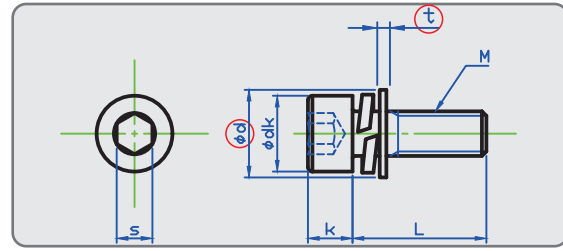

Hex Socket Cap w/Spring & Flat Washer(JIS)

STEEL 3Cr

STAINLESS A2

	M2	M2.6	M3	M4	M5	M6	M8
dk	3.8	4.5	5.5	7	8.5	10	13
k	2	2.6	3	4	5	6	8
s	1.5	2	2.5	3	4	5	6
d	6	7.5	8	10	12	13	18
t	0.4	0.5	0.5	0.8	0.8	1	1.6

Size	Part #		Pkg Qty
	Steel 3Cr	Stainless A2	
M2	4	3SF026A20204	100
	5	3SF026A20205	100
	6	3SF026A20206	100
	8	3SF026A20208	100
	10	3SF026A20210	100
M2.6	5	3SF026A22605	100
	6	3SF026A22606	100
	8	3SF026A22608	100
	10	3SF026A22610	100
	12	3SF026A22612	100
M3	4	3SF026A20304	100
	5	3SF0260305	100
	6	3SF0260306	100
	8	3SF0260308	100
	10	3SF0260310	100
	12	3SF0260312	100
	14	3SF0260314	100
	15	3SF0260315	100
	16	3SF0260316	100
	18	3SF0260318	100
	20	3SF0260320	100
	22	3SF0260322	100
	25	3SF0260325	100
	30	3SF0260330	100
	32	3SF026A20332	100
35	3SF0260335	100	
40	3SF0260340	100	
45	3SF026A20345	100	
50	3SF026A20350	100	
M4	6	3SF0260406	100
	8	3SF0260408	100
	10	3SF0260410	100
	12	3SF0260412	100
	14	3SF0260414	100
	15	3SF0260415	100
	16	3SF0260416	100
	18	3SF0260418	100
	20	3SF0260420	100
	22	3SF0260422	100
25	3SF0260425	100	

Size	Part #		Pkg Qty	
	Steel 3Cr	Stainless A2		
M4	30	3SF0260430	100	
	32	3SF026A20432	100	
	35	3SF0260435	100	
	40	3SF0260440	100	
	45	3SF0260445	100	
	50	3SF0260450	100	
	55	3SF026A20455	100	
	60	3SF026A20460	100	
	65	3SF026A20465	100	
	M5	8	3SF0260508	100
10		3SF0260510	100	
12		3SF0260512	100	
14		3SF0260514	100	
15		3SF0260515	100	
16		3SF0260516	100	
18		3SF0260518	100	
20		3SF0260520	100	
22		3SF0260522	100	
25		3SF0260525	100	
30		3SF0260530	100	
35		3SF0260535	100	
40		3SF0260540	100	
45		3SF0260545	100	
50		3SF0260550	100	
55	3SF0260555	100		
60	3SF026A20560	100		
M6	8	3SF026A20608	100	
	10	3SF0260610	100	
	12	3SF0260612	100	
	14	3SF0260614	100	
	15	3SF0260615	100	
	16	3SF0260616	100	
	18	3SF0260618	100	
	20	3SF0260620	100	
	22	3SF0260622	100	
	25	3SF0260625	100	
28	3SF026A20628	100		
30	3SF0260630	100		
35	3SF0260635	100		
40	3SF0260640	100		

Size	Part #		Pkg Qty
	Steel 3Cr	Stainless A2	
M6	45	3SF0260645	100
	50	3SF0260650	100
	55	3SF026A20655	100
	60	3SF026A20660	100
	65	3SF026A20665	100
	70	3SF026A20670	100
	80	3SF026A20680	100
M8	12	3SF026A20812	100
	14	3SF026A20814	100
	15	3SF026A20815	100
	16	3SF026A20816	100
	18	3SF026A20818	100
	20	3SF026A20820	100
	22	3SF026A20822	100
	25	3SF026A20825	100
	30	3SF026A20830	100
	35	3SF026A20835	100
	40	3SF026A20840	100
	45	3SF026A20845	100
	50	3SF026A20850	100
55	3SF026A20855	100	
60	3SF026A20860	100	
65	3SF026A20865	100	
70	3SF026A20870	100	

We are selling from 1 single piece.
Steel Black 3Cr also available.