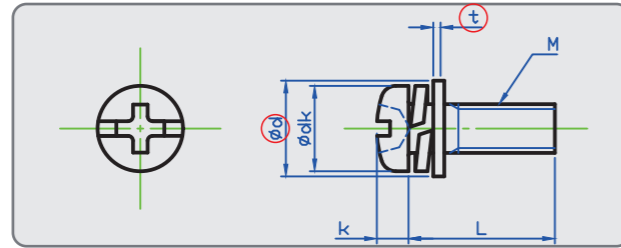

**(+/-) Pan Head w/Spring & Flat Washer(JIS)**

**(+/-) Pan Head w/Spring & Flat Washer(ISO)**

STEEL 3Cr

STAINLESS A2

STEEL 3Cr

STAINLESS A2

	M3	M4	M5	M6
dk	5.5	7	9	10.5
k	2	2.6	3.3	3.9
d	8	10	12	13
t	0.5	0.8	0.8	1
Drive Size	2	2	2	3