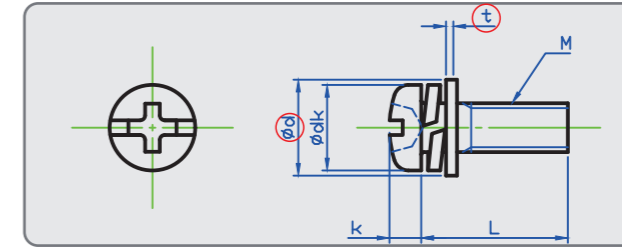

**(+/-) Pan Head w/Spring & Flat Washer(JIS)**

**(+/-) Pan Head w/Spring & Flat Washer(ISO)**

STEEL 3Cr

STAINLESS A2

STEEL 3Cr

STAINLESS A2

	M3	M4	M5	M6
dk	5.5	7	9	10.5
k	2	2.6	3.3	3.9
d	8	10	12	13
t	0.5	0.8	0.8	1
Drive Size	2	2	2	3