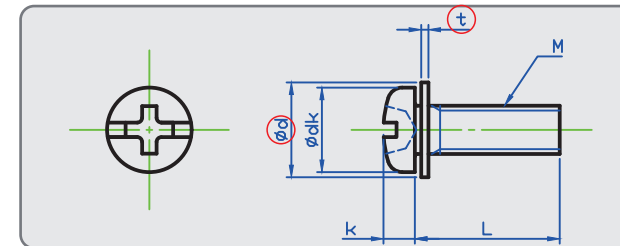

(+/-) Pan Head w/Flat Washer(JIS Small)

STEEL 3Cr

	M3	M4
dk	5.5	7
k	2	2.6
d	6	8
t	0.5	0.5
Drive Size	2	2

Size		Part #	Pkg Qty
d	L	Steel 3Cr	
M3	6	3SF8700306	100

We are selling from 1 single piece.
Steel Black 3Cr is also available.