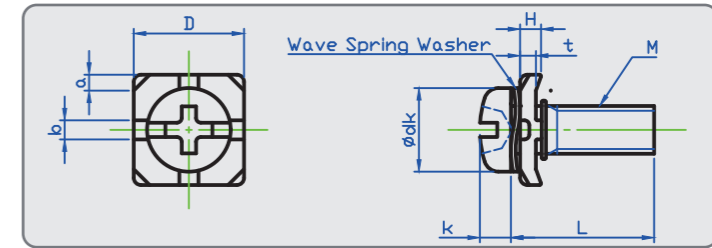

STEEL 3Cr STEEL Nickel