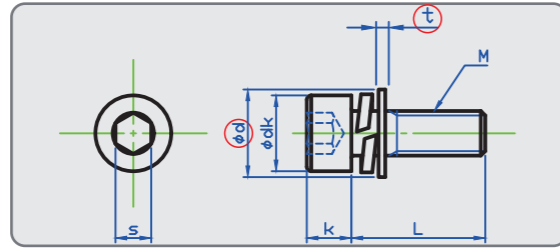

Hex Socket Cap w/Spring & Flat Washer(ISO Small)

STEEL 3Cr

STAINLESS A2

	M2	M2.5	M4	M6
dk	3.8	4.5	7	10
k	2	2.5	4	6
s	1.5	2	3	5
d	4.3	5	8	11.5
t	0.3	0.5	0.8	1.6

Size	Part #	Pkg Qty		
		Steel 3Cr	Stainless A2	
M2	4	-	3SF032A20204	100
	5	-	3SF032A20205	100
	6	-	3SF032A20206	100
	8	-	3SF032A20208	100
	10	-	3SF032A20210	100
M2.5	5	3SF0322505	3SF032A22505	100
	6	-	3SF032A22506	100
	8	-	3SF032A22508	100
	10	-	3SF032A22510	100
	12	-	3SF032A22512	100
M4	6	3SF0320406	3SF032A20406	100
	8	3SF0320408	3SF032A20408	100
	10	3SF0320410	3SF032A20410	100
	12	3SF0320412	3SF032A20412	100
	14	3SF0320414	3SF032A20414	100
	15	3SF0320415	3SF032A20415	100
	16	3SF0320416	3SF032A20416	100
	18	3SF0320418	3SF032A20418	100
	20	3SF0320420	3SF032A20420	100
	25	3SF0320425	3SF032A20425	100
30	3SF0320430	-	100	
M6	10	3SF0320610	3SF032A20610	100
	12	3SF0320612	3SF032A20612	100
	14	3SF0320614	-	100
	15	3SF0320615	3SF032A20615	100
	16	3SF0320616	3SF032A20616	100
	18	3SF0320618	-	100
	20	3SF0320620	3SF032A20620	100
	25	3SF0320625	3SF032A20625	100
30	3SF0320630	-	100	
35	3SF0320635	-	100	

We are selling from 1 single piece.
Steel Black 3Cr also available.