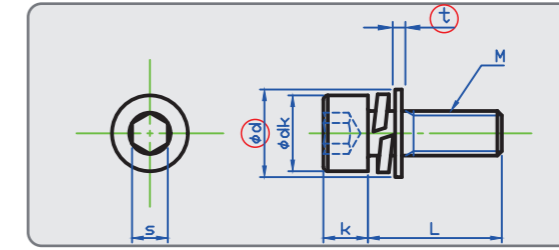

Hex Socket Cap w/Spring & Flat Washer(JIS Small)

STEEL 3Cr

STAINLESS A2

	M2	M2.6	M3	M4	M5	M6	M8
dk	3.8	4.5	5.5	7	8.5	10	13
k	2	2.6	3	4	5	6	8
s	1.5	2	2.5	3	4	5	6
d	4.3	5	6	8	10	11.5	16
t	0.4	0.5	0.5	0.5	0.8	0.8	1.2

Size	Part #	Pkg Qty		
		Steel 3Cr	Stainless A2	
M2	4	-	3SF028A20204	100
	5	-	3SF028A22605	100
M2.6	6	-	3SF028A22606	100
	8	-	3SF028A22608	100
	10	-	3SF028A22610	100
	12	-	3SF028A22612	100
	12	-	3SF028A20304	100
M3	5	3SF0280305	3SF028A20305	100
	6	3SF0280306	3SF028A20306	100
	8	3SF0280308	3SF028A20308	100
	10	3SF0280310	3SF028A20310	100
	12	3SF0280312	3SF028A20312	100
	14	3SF0280314	3SF028A20314	100
	15	3SF0280315	3SF028A20315	100
	16	3SF0280316	3SF028A20316	100
	18	3SF0280318	3SF028A20318	100
	20	3SF0280320	3SF028A20320	100
	22	-	3SF028A20322	100
	25	3SF0280325	3SF028A20325	100
	30	-	3SF028A20330	100
	35	-	3SF028A20335	100
	40	-	3SF028A20340	100
	45	-	3SF028A20345	100
50	-	3SF028A20350	100	
M4	6	3SF0280406	3SF028A20406	100
	8	3SF0280408	3SF028A20408	100
	10	3SF0280410	3SF028A20410	100
	12	3SF0280412	3SF028A20412	100
	14	3SF0280414	3SF028A20414	100
	15	3SF0280415	3SF028A20415	100
	16	3SF0280416	3SF028A20416	100
	18	3SF0280418	3SF028A20418	100
	20	3SF0280420	3SF028A20420	100
	22	3SF0280422	3SF028A20422	100
	25	3SF0280425	3SF028A20425	100
	30	3SF0280430	3SF028A20430	100
	35	3SF0280435	3SF028A20435	100
	40	3SF0280440	3SF028A20440	100
	45	3SF0280445	3SF028A20445	100
	50	3SF0280450	3SF028A20450	100
	55	-	3SF028A20455	100
M5	8	3SF0280508	3SF028A20508	100
	10	3SF0280510	3SF028A20510	100

Size	Part #	Pkg Qty		
		Steel 3Cr	Stainless A2	
M5	12	3SF0280512	3SF028A20512	100
	14	3SF0280514	3SF028A20514	100
	15	3SF0280515	3SF028A20515	100
	16	3SF0280516	3SF028A20516	100
	18	3SF0280518	3SF028A20518	100
	20	3SF0280520	3SF028A20520	100
	22	3SF0280522	3SF028A20522	100
	25	3SF0280525	3SF028A20525	100
	30	3SF0280530	3SF028A20530	100
	35	3SF0280535	3SF028A20535	100
M6	40	3SF0280540	3SF028A20540	100
	45	3SF0280545	3SF028A20545	100
	50	-	3SF028A20550	100
	75	-	3SF028A20575	100
	10	3SF0280610	3SF028A20610	100
	12	3SF0280612	3SF028A20612	100
	14	3SF0280614	3SF028A20614	100
	15	3SF0280615	3SF028A20615	100
	16	3SF0280616	3SF028A20616	100
	18	3SF0280618	3SF028A20618	100
M8	20	3SF0280620	3SF028A20620	100
	22	-	3SF028A20622	100
	25	3SF0280625	3SF028A20625	100
	30	3SF0280630	3SF028A20630	100
	35	3SF0280635	3SF028A20635	100
	40	3SF0280640	3SF028A20640	100
	45	-	3SF028A20645	100
	50	3SF0280650	3SF028A20650	100
	55	-	3SF028A20655	100
	12	-	3SF028A20812	100
14	-	3SF028A20814	100	
15	-	3SF028A20815	100	
16	-	3SF028A20816	100	
18	-	3SF028A20818	100	
20	-	3SF028A20820	100	
25	-	3SF028A20825	100	
30	-	3SF028A20830	100	
35	-	3SF028A20835	100	
40	-	3SF028A20840	100	
45	-	3SF028A20845	100	
50	-	3SF028A20850	100	

We are selling from 1 single piece.
Steel Black 3Cr also available.