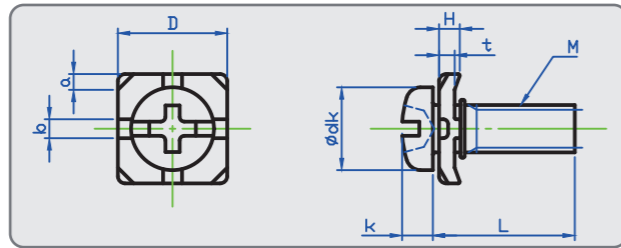

We are selling from 1 single piece.  
Steel Black 3Cr also available.

(+/-) Pan Head w/Square Washer(P) for terminal block

(+/-) Pan Head w/Square Washer(X) for terminal block

STEEL 3Cr

STEEL Nickel

	M3	M3.5	M4
dk	5.5	6	7
k	2	2.3	2.6
Drive Size	2	2	2