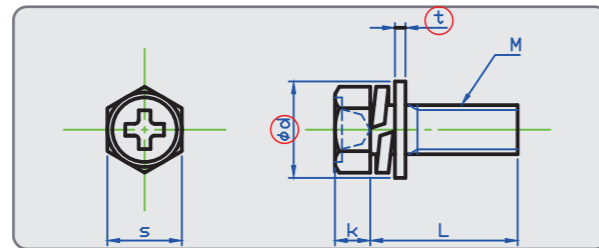

We are selling from 1 single piece.  
Steel Black 3Cr also available.

(+) Hex Head Upset Bolt w/Spring and Flat Washer(ISO)

STEEL 3Cr

	M3	M4	M5	M6	M8
s	5.5	7	8	10	13
k	2	2.8	3.5	4	5.5
d	7	9	10	12.5	17
t	0.5	0.8	1	1.6	1.6
Drive Size	2	2	2	3	3