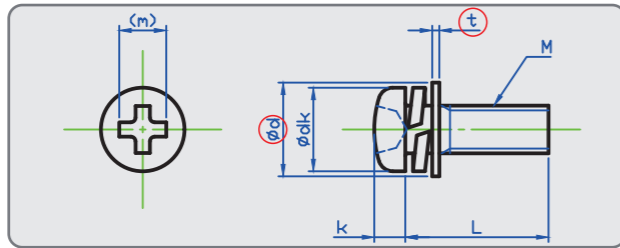

We are selling from 1 single piece.  
Steel Black 3Cr also available.

(+) Pan Head w/Spring and Flat Washer(JIS Small)

STEEL 3Cr

STAINLESS A2

	M2	M2.6	M3	M3.5	M4	M5	M6	M8
dk	3.5	4.5	5.5	6	7	9	10.5	14
k	1.3	1.7	2	2.3	2.6	3.3	3.9	5.2
d	4.3	5	6	7	8	10	11.5	16
t	0.4	0.5	0.5	0.5	0.5	0.8	0.8	1.2
Drive Size	1	1	2	2	2	2	3	3