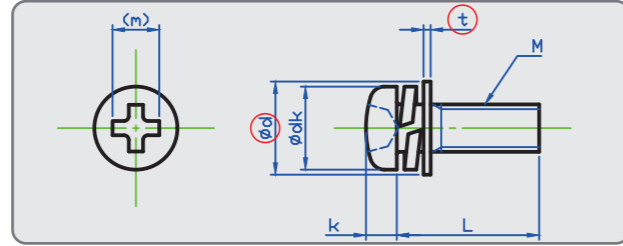

We are selling from 1 single piece.  
Steel Black 3Cr also available.

STEEL 3Cr

STAINLESS A2

	M2	M2.3	M2.5	M2.6	M3	M4	M5	M6	M8
dk	3.5	4	4.5	4.5	5.5	7	9	10.5	14
k	1.3	1.5	1.7	1.7	2	2.6	3.3	3.9	5.2
d	5	6.5	6.5	6.5	7	9	10	12.5	17
t	0.3	0.5	0.5	0.5	0.5	0.8	1	1.6	1.6
Drive Size	1	1	1	1	2	2	2	3	3