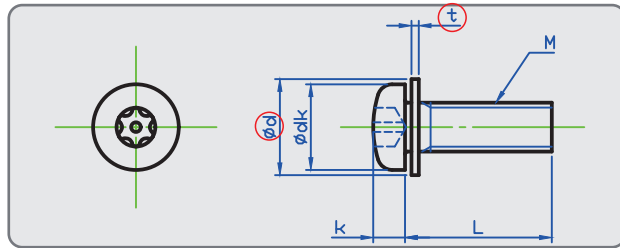

STAINLESS A2