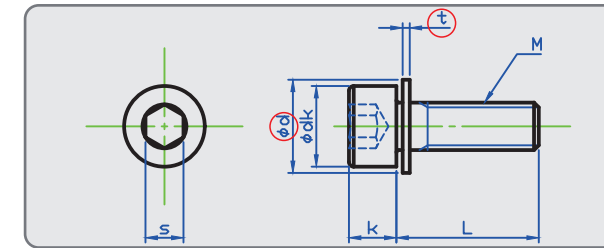

Hex Socket Cap w/Flat Washer(JIS Small)

STEEL 3Cr

STAINLESS A2

	M3	M4	M5	M6
dk	5.5	7	8.5	10
k	3	4	5	6
s	2.5	3	4	5
d	6	8	10	11.5
t	0.5	0.5	0.8	0.8

Size	Part #		Pkg Qty	
	Steel 3Cr	Stainless A2		
M3	6	3SF0360306	3SF036A20306	100
	8	3SF0360308	3SF036A20308	100
	10	3SF0360310	3SF036A20310	100
	12	-	3SF036A20312	100
	14	3SF0360314	3SF036A20314	100
	15	-	3SF036A20315	100
	16	-	3SF036A20316	100
	20	-	3SF036A20320	100
M4	6	3SF0360406	3SF036A20406	100
	8	3SF0360408	3SF036A20408	100
	10	-	3SF036A20410	100
	12	3SF0360412	3SF036A20412	100
	14	-	3SF036A20414	100
	15	-	3SF036A20415	100
M5	16	-	3SF036A20416	100
	18	3SF0360418	-	100
	20	-	3SF036A20420	100
	10	-	3SF036A20510	100
	12	-	3SF036A20512	100
M6	14	-	3SF036A20514	100
	15	-	3SF036A20515	100
	20	-	3SF036A20520	100
	10	-	3SF036A20610	100
M6	12	-	3SF036A20612	100
	20	3SF0360620	3SF036A20620	100
	25	-	3SF036A20625	100

We are selling from 1 single piece.
Steel Black 3Cr also available.