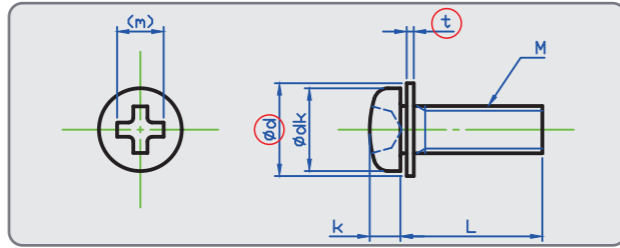

We are selling from 1 single piece.  
Steel Black 3Cr also available.

(+) Pan Head w/Flat Washer (ISO)

(+) Pan Head w/Flat Washer (ISO Small)

STEEL 3Cr

STAINLESS A2

	M2	M2.3	M2.5	M2.6	M3	M4	M5	M6
dk	3.5	4	4.5	4.5	5.5	7	9	10.5
k	1.3	1.5	1.7	1.7	2	2.6	3.3	3.9
d	5	6.5	6.5	6.5	7	9	10	12.5
t	0.3	0.5	0.5	0.5	0.5	0.8	1	1.6
Drive Size	1	1	1	1	2	2	2	3