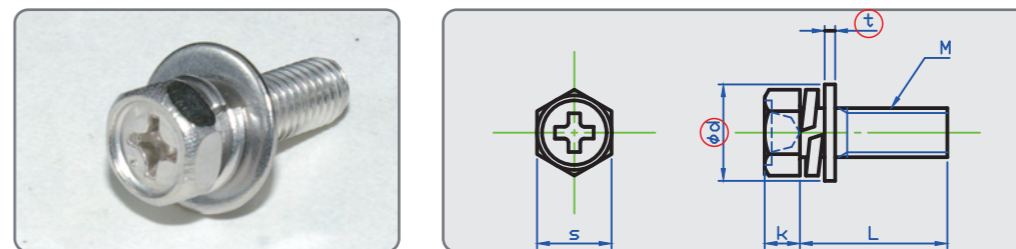

Size		Part #		Pkg Qty	
d	L	Steel 3Cr	Stainless A2		
M6	22	3SF1920622	3SF192A20622	100	
	25	3SF1920625	3SF192A20625	100	
	30	3SF1920630	3SF192A20630	100	
	35	3SF1920635	3SF192A20635	100	
	40	3SF1920640	3SF192A20640	100	
	45	3SF1920645	-	100	
	50	3SF1920650	-	100	
	55	3SF1920655	-	100	
	60	3SF1920660	-	100	
	65	3SF1920665	-	100	
M8	10	3SF1920810	3SF192A20810	100	
	12	3SF1920812	3SF192A20812	100	
	14	3SF1920814	3SF192A20814	100	
	15	3SF1920815	3SF192A20815	100	
	16	3SF1920816	3SF192A20816	100	
	18	3SF1920818	3SF192A20818	100	
	20	3SF1920820	3SF192A20820	100	
	22	3SF1920822	-	100	
	25	3SF1920825	3SF192A20825	100	
	30	3SF1920830	3SF192A20830	100	
M10	16	3SF1921016	-	100	
	20	3SF1921020	3SF192A21020	100	
	25	3SF1921025	3SF192A21025	100	
	30	3SF1921030	3SF192A21030	100	
	35	3SF1921035	3SF192A21035	100	
	40	3SF1921040	3SF192A21040	100	
	45	3SF1921045	3SF192A21045	100	
	50	3SF1921050	3SF192A21050	100	
	M12	25	3SF1921225	-	100
		30	3SF1921230	-	100
35		3SF1921235	-	100	
40		3SF1921240	-	100	

We are selling from 1 single piece.
Steel Black 3Cr also available.

STEEL 3Cr STAINLESS A2

	M3	M4	M5	M6	M8
s	5.5	7	8	10	13
k	2	2.8	3.5	4	5.5
d	6	8	10	11.5	16
t	0.5	0.5	0.8	0.8	1.2
Drive Size	2	2	2	3	3

Size		Part #		Pkg Qty	
d	L	Steel 3Cr	Stainless A2		
M3	5	3SF1960305	3SF196A20305	100	
	6	3SF1960306	3SF196A20306	100	
	8	3SF1960308	3SF196A20308	100	
	10	3SF1960310	3SF196A20310	100	
	12	3SF1960312	3SF196A20312	100	
	14	3SF1960314	-	100	
	15	3SF1960315	-	100	
	16	3SF1960316	-	100	
	20	3SF1960320	-	100	
	M4	6	3SF1960406	-	100
8		3SF1960408	3SF196A20408	100	
10		3SF1960410	3SF196A20410	100	
12		3SF1960412	3SF196A20412	100	
14		3SF1960414	-	100	
15		3SF1960415	3SF196A20415	100	
16		3SF1960416	3SF196A20416	100	
18		3SF1960418	3SF196A20418	100	
20		3SF1960420	3SF196A20420	100	
25		3SF1960425	3SF196A20425	100	
M5	8	3SF1960508	3SF196A20508	100	
	10	3SF1960510	3SF196A20510	100	
	12	3SF1960512	3SF196A20512	100	
	14	3SF1960514	3SF196A20514	100	
	15	3SF1960515	3SF196A20515	100	
	16	3SF1960516	3SF196A20516	100	
	18	3SF1960518	3SF196A20518	100	
	20	3SF1960520	3SF196A20520	100	
	22	-	3SF196A20522	100	
	25	3SF1960525	3SF196A20525	100	

Size		Part #		Pkg Qty
d	L	Steel 3Cr	Stainless A2	
M6	10	3SF1960610	3SF196A20610	100
	12	3SF1960612	3SF196A20612	100
	14	3SF1960614	-	100
	15	3SF1960615	3SF196A20615	100
	16	3SF1960616	3SF196A20616	100
	18	3SF1960618	3SF196A20618	100
	20	3SF1960620	3SF196A20620	100
	22	3SF1960622	-	100
	25	3SF1960625	3SF196A20625	100
	28	3SF1960628	-	100
M8	12	3SF1960812	-	100
	14	3SF1960814	-	100
	15	3SF1960815	3SF196A20815	100
	16	3SF1960816	3SF196A20816	100
	18	3SF1960818	-	100
	20	3SF1960820	3SF196A20820	100
	25	3SF1960825	3SF196A20825	100
	30	3SF1960830	3SF196A20830	100
	35	3SF1960835	-	100
	40	3SF1960840	-	100

We are selling from 1 single piece.
Steel Black 3Cr also available.