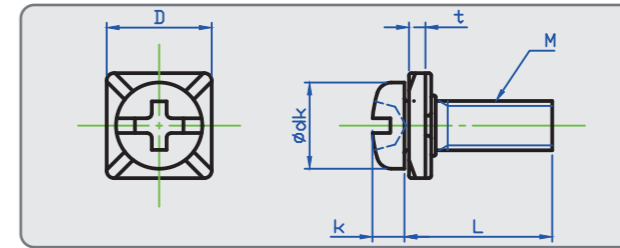

M3	M4
dk	5.5	7
k	2	2.6
Drive Size	2	2

d	Size		Part #		Pkg Qty
	L	Washer	Steel 3Cr	Steel Nickel	
M3	6	5.8x5.8x1.0(P30)	3SF8780306P30	3SF878Ni0306P30	100
	6	6.1x6.1x0.8(P31)	-	3SF878Ni0306P31	100
	6	6.1x6.1x1.0(P32)	-	3SF878Ni0306P32	100
	6	6.2x6.2x1.0(P33)	-	3SF878Ni0306P33	100
	6	6.8x6.8x1.0(P34)	3SF8780306P34	3SF878Ni0306P34	100
	6	7.0x7.0x1.0(P35)	-	3SF878Ni0306P35	100
	6	7.8x7.8x1.0(P37)	3SF8780306P37	3SF878Ni0306P37	100
	7	5.8x5.8x1.0(P30)	-	3SF878Ni0307P30	100
	7	8.1x8.1x1.0(P38)	3SF8780307P38	3SF878Ni0307P38	100
	8	5.8x5.8x1.0(P30)	3SF8780308P30	3SF878Ni0308P30	100
	8	6.8x6.8x1.0(P34)	3SF8780308P34	3SF878Ni0308P34	100
	8	7.4x7.4x1.0(P36)	3SF8780308P36	-	100
M3.5	8	7.8x7.8x1.0(P37)	3SF8780308P37	3SF878Ni0308P37	100
	8	8.1x8.1x1.0(P38)	3SF8780308P38	3SF878Ni0308P38	100
	6	7.8x7.8x1.0(P357)	-	3SF878Ni3506P357	100
	7	6.4x6.4x1.2(P351)	-	3SF878Ni3507P351	100
	7	6.7x6.7x1.0(P353)	3SF8783507P353	3SF878Ni3507P353	100
	7	7.0x7.0x1.0(P354)	3SF8783507P354	3SF878Ni3507P354	100
	7	7.4x7.4x1.2(P356)	3SF8783507P356	3SF878Ni3507P356	100
	7	7.8x7.8x1.0(P357)	3SF8783507P357	3SF878Ni3507P357	100
	8	6.4x6.4x1.2(P351)	3SF8783508P351	-	100
	8	6.7x6.7x1.0(P353)	3SF8783508P353	3SF878Ni3508P355	100
M4	8	7.1x7.1x1.2(P355)	3SF8783508P355	-	100
	8	7.8x7.8x1.0(P357)	3SF8783508P357	3SF878Ni3508P357	100
	8	7.8x7.8x1.0(P40)	3SF8780408P40	3SF878Ni0408P40	100
	8	8.4x8.4x1.2(P42)	3SF8780408P42	3SF878Ni0408P42	100
	8	8.8x8.8x1.2(P43)	3SF8780408P43	3SF878Ni0408P43	100
	8	9.2x9.2x1.2(P44)	-	3SF878Ni0408P44	100
	10	8.8x8.8x1.2(P43)	3SF8780410P43	-	100

We are selling from 1 single piece.

d	Size		Part #	Pkg Qty
	L	Washer	Steel Nickel	
M3	6	6.4x6.4x1.0(X30)	3SF880Ni0306X30	100
M4	8	8.0x8.0x1.2(X40)	3SF880Ni0408X40	100

We are selling from 1 single piece.

UNIQUENESS 01

Only 1

Original & Hard to Find

310express provide unique, original & hard to find fasteners that should be hard to find in your country!