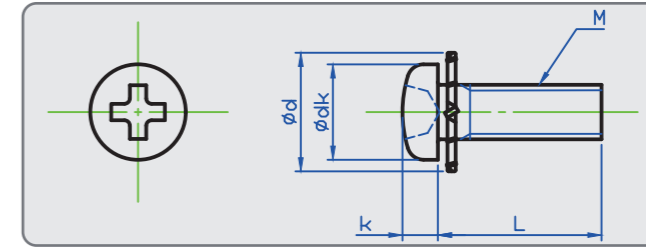

M2	M2.6	M3	M3.5	M4	M5	M6	M8
dk	3.5	4.5	5.5	6	7	9	10.5	14
k	1.3	1.7	2	22.3	2.6	3.3	3.9	5.2
Drive Size	1	1	2	2	2	2	3	3

STEEL 3Cr

	M2.6	M3	M4	M5
dk	4.5	5.5	7	9
k	1.7	2	2.6	3.3
Drive Size	1	2	2	2

Size	Part #		Pkg Qty	
	Steel 3Cr	Stainless A2		
M2	4	3SF8170204	100	
	6	3SF8170206	100	
	8	3SF8170208	100	
M2.6	4	3SF8172604	100	
	6	3SF8172606	100	
	8	3SF8172608	100	
	10	3SF8172610	100	
	12	3SF8172612	100	
M3	4	3SF8170304	3SF817A20304	100
	5	3SF8170305	3SF817A20305	100
	6	3SF8170306	3SF817A20306	100
	8	3SF8170308	3SF817A20308	100
	10	3SF8170310	3SF817A20310	100
	12	3SF8170312	3SF817A20312	100
M3.5	6	3SF8173506	-	100
	8	3SF8173508	-	100
	10	3SF8173510	-	100
M4	5	3SF8170405	3SF817A20405	100
	6	3SF8170406	3SF817A20406	100
	8	3SF8170408	3SF817A20408	100
	10	3SF8170410	3SF817A20410	100
	12	3SF8170412	-	100
	14	3SF8170414	3SF817A20414	100
	15	3SF8170415	3SF817A20415	100
	16	3SF8170416	3SF817A20416	100
	18	3SF8170418	3SF817A20418	100
	20	3SF8170420	3SF817A20420	100
	25	3SF8170425	3SF817A20425	100
	30	3SF8170430	3SF817A20430	100
	35	-	3SF817A20435	100
38	3SF8170438	-	100	
40	3SF8170440	3SF817A20440	100	

Size	Part #		Pkg Qty	
	Steel 3Cr	Stainless A2		
M5	6	3SF8170506	-	100
	8	3SF8170508	-	100
	10	3SF8170510	-	100
	12	3SF8170512	-	100
	14	3SF8170514	-	100
	16	3SF8170516	-	100
	25	3SF8170525	-	100
	30	3SF8170530	-	100
M6	10	3SF8170610	-	100
	12	3SF8170612	-	100
	20	3SF8170620	-	100

We are selling from 1 single piece.
Steel Black 3Cr also available.

Size	Part #		Pkg Qty	
	Steel 3Cr	Stainless A2		
M2.6	8	3SF8192608	100	
	5	3SF8190305	100	
M3	6	3SF8190306	100	
	8	3SF8190308	100	
	10	3SF8190310	100	
	12	3SF8190312	100	
	15	3SF8190315	100	
	M4	6	3SF8190406	100
8		3SF8190408	100	
10		3SF8190410	100	
12		3SF8190412	100	
15		3SF8190415	100	
18		3SF8190418	100	
M5	8	3SF8190508	100	
	10	3SF8190510	100	
	14	3SF8190514	100	
	16	3SF8190516	100	

We are selling from 1 single piece.
Steel Black 3Cr also available.