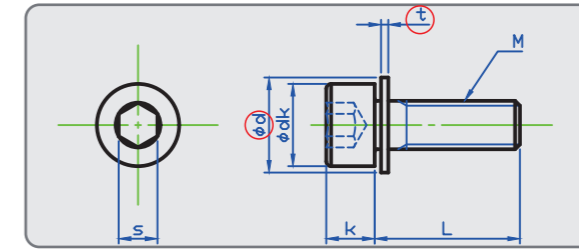

M2.5	M3	M4	M5	M6
dk	4.5	5.5	7	8.5	10
k	2.5	3	4	5	6
s	2	2.5	3	4	5
d	6.5	7	9	10	12.5
t	0.5	0.5	0.8	1	1.6

Size	Part #		Pkg Qty	
	Steel 3Cr	Stainless A2		
M2.5	5	3SF022A22505	100	
	6	3SF022A22506	100	
	8	3SF022A22508	100	
	10	3SF022A22510	100	
	12	3SF022A22512	100	
	M3	5	3SF022A20305	100
6		3SF0220306	100	
8		3SF0220308	100	
10		3SF022A20310	100	
12		3SF0220312	100	
14		3SF022A20314	100	
15		3SF022A20315	100	
16		3SF0220316	100	
18		3SF022A20318	100	
20		3SF0220320	100	
M4	6	3SF0220406	100	
	8	3SF0220408	100	
	10	3SF0220410	100	
	12	3SF0220412	100	
	14	3SF022A20414	100	
	15	3SF022A20415	100	
	16	3SF0220416	100	
	18	3SF022A20418	100	
	20	3SF0220420	100	
	25	3SF022A20425	100	
M5	8	3SF0220508	100	
	10	3SF0220510	100	
	12	3SF0220512	100	
	14	3SF0220514	100	
	15	3SF022A20515	100	
	16	3SF0220516	100	
	18	3SF022A20518	100	
	20	3SF0220520	100	
	25	3SF0220525	100	
	30	3SF0220530	100	

Size	Part #		Pkg Qty
	Steel 3Cr	Stainless A2	
M6	10	3SF0220610	100
	12	3SF0220612	100
	14	3SF0220614	100
	15	3SF022A20615	100
	16	3SF0220616	100
	18	3SF022A20618	100
	20	3SF0220620	100
	25	3SF022A20625	100
	30	3SF022A20630	100
	35	3SF022A20635	100

We are selling from 1 single piece.
Steel Black 3Cr also available.

saïma-shop