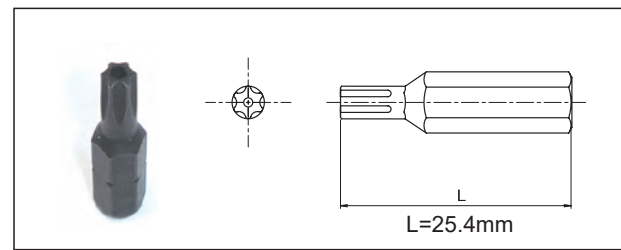

6-Lobe BIT for TRF®

Size	Part#	Pkg Qty	Remark	HEX SHANK SIZE
T6	TX06B	1	M2	6.35
T8	TX08B	1	M2.6	6.35
T10	TX10B	1	M3	6.35
T20	TX20B	1	M4	6.35
T25	TX25B	1	M5	6.35
T30	TX30B	1	M6	6.35